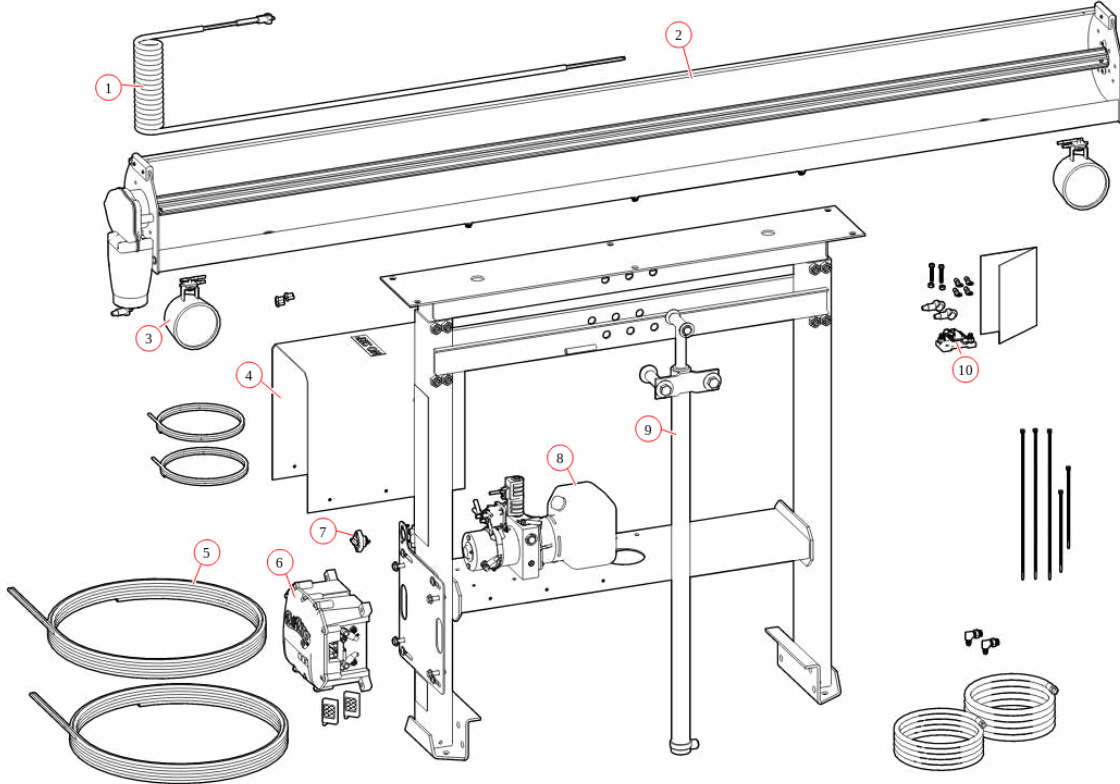

Bill of Materials List

Tower, TarpMaster Adjustable Narrow Frame w/ Pump & Control Box

Product #: 102875

Bill of Materials List

102875

102875 Tower, TarpMaster Adjustable Narrow Frame w/ Pump & Control Box

Bom Id	Part #	Description	Qty
1	11328	Wire. 2 Stage Tower Coil 110" - Assembled	1
2	36484	Spool Kit. TarpMaster Tarp Spool w/98" Integrated 98" Housing for 1 Tower	1
3	104103	Light. Work Light LED 12V	2
4	39610	Benlee. Pump Cover. Black Housing for Hydraulic Pump on Towers- HRZ	1
5	11330	Wire. 6 Ga. Dual Conductor - (per ft)	1
6	19865	Control Box. Wireless Black Control Box - 12/24V Waste	1
7	17918	Breaker. 35A Outdoor Manual Reset Circuit Breaker	1
8	39612	Hydraulic Power Unit. 12V. 1 Valve	1
9	39520	Cylinder. 1.5" Bore x 36" Stroke DA. Single Flange Mount	1
10	17913	Breaker. 100 amp Manual Reset Breaker Kit for 24V & 12V Integrated pump	1

Bill of Materials List

36484

36484 Spool Kit, Tarp Master Tarp Spool w/98" Integrated Housing S/N: TM

Bom Id	Part #	Description	Qty
1	10310	TarpMaster Motor 12V. 5 Year Warranty :S/N:	1
2	36164	Housing. Spool 98" Aluminum Integrated Housing	1
3	31030	Axle. 97" Pre-Threaded Tarp Axle w/Stub Shaft	1
4	31050	Bearing. 3/4" Flanged Axle Bearing with bolts	1

Bom Id	Part #	Description	Qty
1	102832	Motor. Replacement Motor for Hydraulic Pump 12 V (39612 & 39712) MTE39200513	1
2	102079	Solenoid. 12VDC Start Switch for Power Unit (39612 & 39712) MTE39002136	1
3	102078	Coil. 12VDC for Power Unit (39612 & 39712) MTE39002301	2
4	102080	Valve. 3P4W Tandem Center Directional Power Unit (39612)MTE38502324	1
5	102073	Cap Kit (Cap and Rubber Grommet)	1
6	102074	Tank Kit. 1 Gallon MTE	1