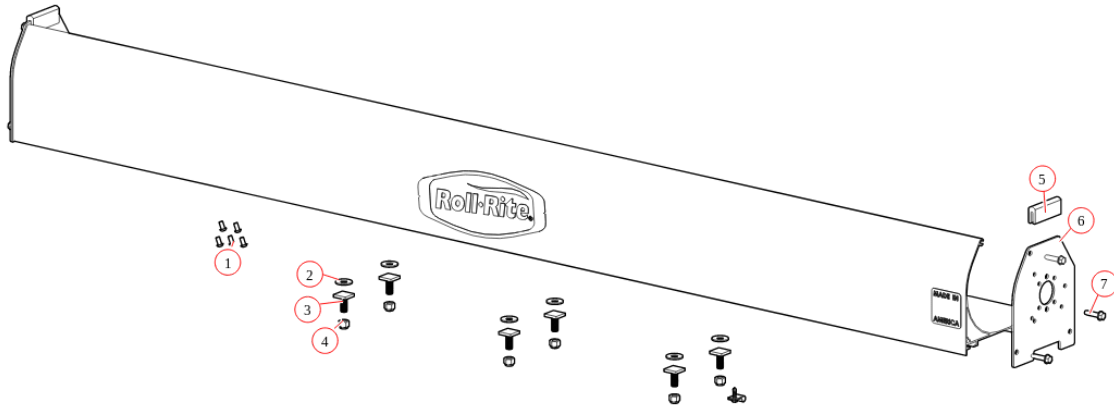

Bill of Materials List

36484

36484 Spool Kit, Tarp Master Tarp Spool w/98" Integrated Housing S/N: TM

Bom Id	Part #	Description	Qty
1	10310	TarpMaster Motor 12V. 5 Year Warranty :S/N:	1
2	36164	Housing. Spool 98" Aluminum Integrated Housing	1
3	31030	Axle. 97" Pre-Threaded Tarp Axle w/Stub Shaft	1
4	31050	Bearing. 3/4" Flanged Axle Bearing with bolts	1

19865

19865 Control Box, wireless Black Control Box for Waste, 12 V

Bom Id	Part #	Description	Qty
1	19801	RF Transmitter/FOB. 433MHz. Gen1 Motor Relay	2
2	101786	Instructions. Push button Control Box	1

39612

Bill of Materials List

36164

36164 Housing, Spool 98" Aluminum Integrated Housing

Bom Id	Part #	Description	Qty
1	18260	Bolt. 5/16" x 5/8" Button Head Bolt - Zinc Plated	5
2	18412	Washer. 1/2" Flat Zinc	6
3	18245	Bolt. T-Bolt 1/2-13NCx1.75 for GAB	6
4	18631	Nut. 1/2" Nylock Nut	6
5	36300	Bumper. Rubber Bumper for Tarp Spool (each)	2
6	36331	Bracket. Int Housing Aluminum Endcaps - Drivers Side	2
7	18120	Bolt. 3/8" x 1-1/2" Thread Cutting Screw Hex Washer Hd	6