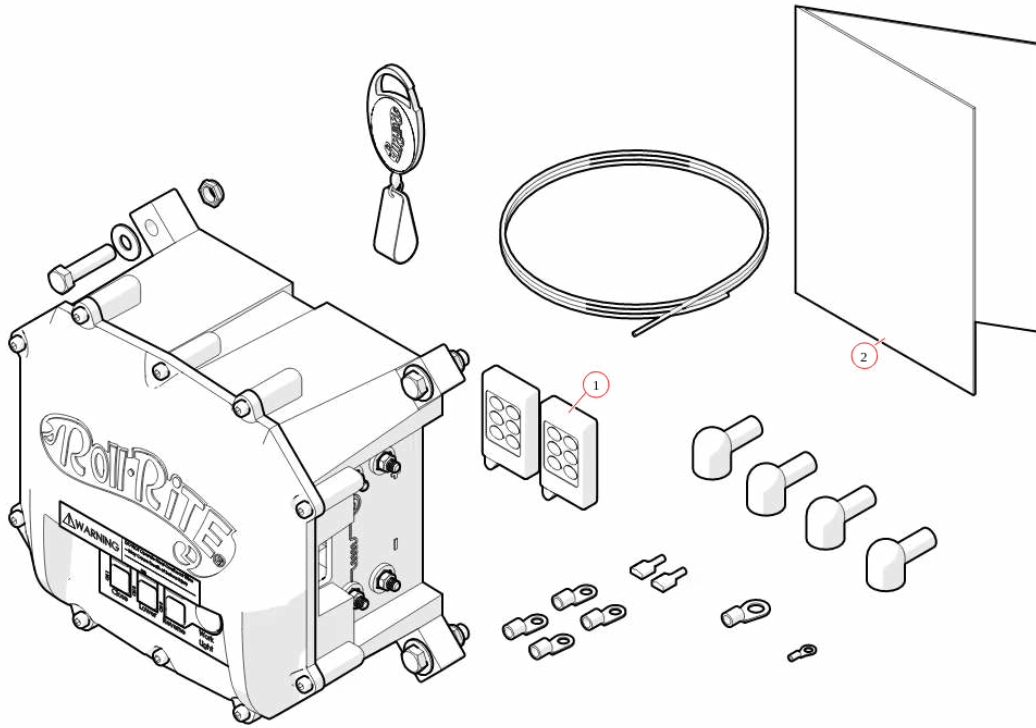

Bill of Materials List

Tower, TarpMaster Adjustable Narrow Frame w/ Pump & Control Box

Product #: 102875

Bill of Materials List

102875

102875 Tower, TarpMaster Adjustable Narrow Frame w/ Pump & Control Box

Bom Id	Part #	Description	Qty
1	11328	Wire. 2 Stage Tower Coil 110" - Assembled	1
2	36484	Spool Kit. TarpMaster Tarp Spool w/98" Integrated 98" Housing for 1 Tower	1
3	104103	Light. Work Light LED 12V	2
4	39610	Benlee. Pump Cover. Black Housing for Hydraulic Pump on Towers- HRZ	1
5	11330	Wire. 6 Ga. Dual Conductor - (per ft)	1
6	19865	Control Box. Wireless Black Control Box - 12/24V Waste	1
7	17918	Breaker. 35A Outdoor Manual Reset Circuit Breaker	1
8	39612	Hydraulic Power Unit. 12V. 1 Valve	1
9	39520	Cylinder. 1.5" Bore x 36" Stroke DA. Single Flange Mount	1
10	17913	Breaker. 100 amp Manual Reset Breaker Kit for 24V & 12V Integrated pump	1

Bill of Materials List

36484

36484 Spool Kit, Tarp Master Tarp Spool w/98" Integrated Housing S/N: TM

Bom Id	Part #	Description	Qty
1	10310	TarpMaster Motor 12V. 5 Year Warranty :S/N:	1
2	36164	Housing. Spool 98" Aluminum Integrated Housing	1
3	31030	Axle. 97" Pre-Threaded Tarp Axle w/Stub Shaft	1
4	31050	Bearing. 3/4" Flanged Axle Bearing with bolts	1

19865

19865 Control Box, wireless Black Control Box for Waste, 12 V

Bom Id	Part #	Description	Qty
1	19801	RF Transmitter/FOB. 433MHz. Gen1 Motor Relay	2
2	101786	Instructions. Push button Control Box	1

39612