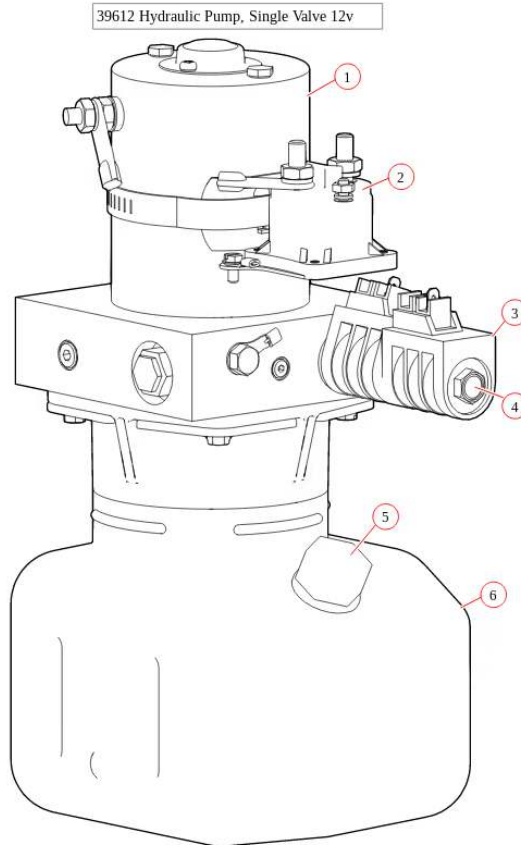

Bom Id	Part #	Description	Qty
1	11328	Wire. 2 Stage Tower Coil 110" - Assembled	1
2	36484	Spool Kit. TarpMaster Tarp Spool w/98" Integrated 98" Housing for 1 Tower	1
3	104103	Light. Work Light LED 12V	2
4	39610	Benlee. Pump Cover. Black Housing for Hydraulic Pump on Towers- HRZ	1
5	11330	Wire. 6 Ga. Dual Conductor - (per ft)	1
6	19865	Control Box. Wireless Black Control Box - 12/24V Waste	1
7	17918	Breaker. 35A Outdoor Manual Reset Circuit Breaker	1
8	39612	Hydraulic Power Unit. 12V. 1 Valve	1
9	39520	Cylinder. 1.5" Bore x 36" Stroke DA. Single Flange Mount	1
10	17913	Breaker. 100 amp Manual Reset Breaker Kit for 24V & 12V Integrated pump	1

Bill of Materials List

36484

36484 Spool Kit, Tarp Master Tarp Spool w/98" Integrated Housing S/N: TM

Bom Id	Part #	Description	Qty
1	10310	TarpMaster Motor 12V. 5 Year Warranty :S/N:	1
2	36164	Housing. Spool 98" Aluminum Integrated Housing	1
3	31030	Axle. 97" Pre-Threaded Tarp Axle w/Stub Shaft	1
4	31050	Bearing. 3/4" Flanged Axle Bearing with bolts	1

19865

19865 Control Box, wireless Black Control Box for Waste, 12 V

Bom Id	Part #	Description	Qty
1	19801	RF Transmitter/FOB. 433MHz. Gen1 Motor Relay	2
2	101786	Instructions. Push button Control Box	1

39612

Bom Id	Part #	Description	Qty
1	102832	Motor. Replacement Motor for Hydraulic Pump 12 V (39612 & 39712) MTE39200513	1
2	102079	Solenoid. 12VDC Start Switch for Power Unit (39612 & 39712) MTE39002136	1
3	102078	Coil. 12VDC for Power Unit (39612 & 39712) MTE39002301	2
4	102080	Valve. 3P4W Tandem Center Directional Power Unit (39612)MTE38502324	1
5	102073	Cap Kit (Cap and Rubber Grommet)	1
6	102074	Tank Kit. 1 Gallon MTE	1