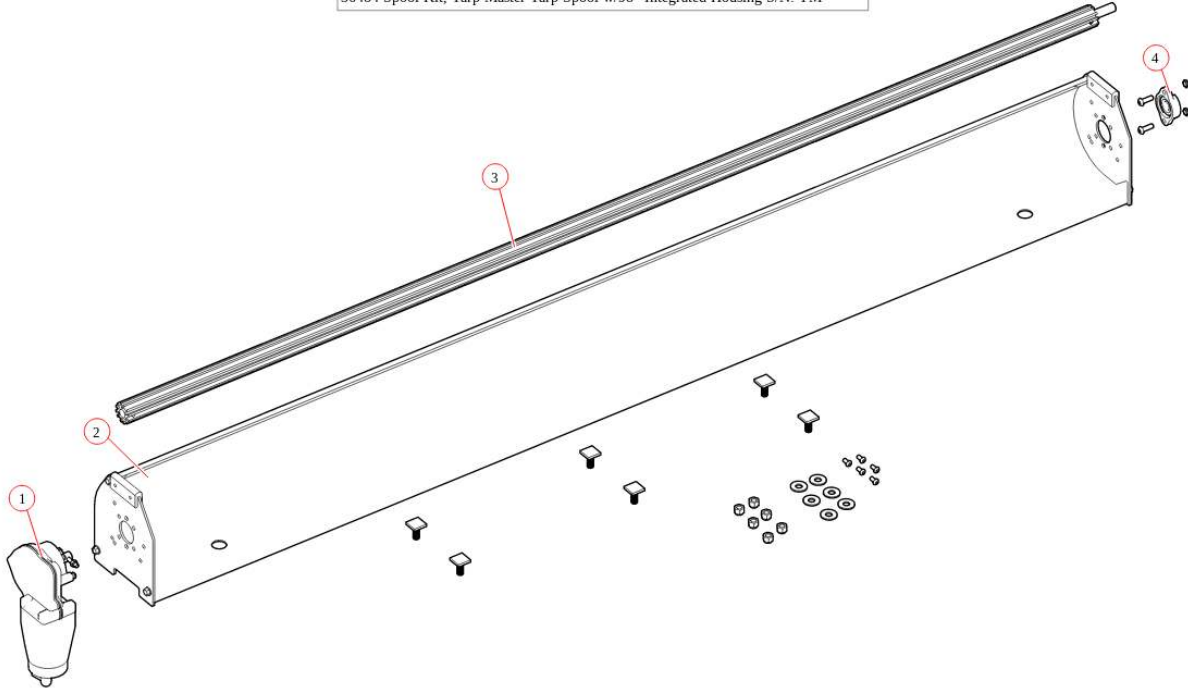

Bill of Materials List

Tower, TarpMaster Adjustable Narrow Frame w/ Pump & Control Box

Product #: 102875

Bill of Materials List

102875

102875 Tower, TarpMaster Adjustable Narrow Frame w/ Pump & Control Box

Bom Id	Part #	Description	Qty
1	11328	Wire. 2 Stage Tower Coil 110" - Assembled	1
2	36484	Spool Kit. TarpMaster Tarp Spool w/98" Integrated 98" Housing for 1 Tower	1
3	104103	Light. Work Light LED 12V	2
4	39610	Benlee. Pump Cover. Black Housing for Hydraulic Pump on Towers- HRZ	1
5	11330	Wire. 6 Ga. Dual Conductor - (per ft)	1
6	19865	Control Box. Wireless Black Control Box - 12/24V Waste	1
7	17918	Breaker. 35A Outdoor Manual Reset Circuit Breaker	1
8	39612	Hydraulic Power Unit. 12V. 1 Valve	1
9	39520	Cylinder. 1.5" Bore x 36" Stroke DA. Single Flange Mount	1
10	17913	Breaker. 100 amp Manual Reset Breaker Kit for 24V & 12V Integrated pump	1

Bill of Materials List

36484

36484 Spool Kit, Tarp Master Tarp Spool w/98" Integrated Housing S/N: TM

Bom Id	Part #	Description	Qty
1	10310	TarpMaster Motor 12V. 5 Year Warranty :S/N:	1
2	36164	Housing. Spool 98" Aluminum Integrated Housing	1
3	31030	Axle. 97" Pre-Threaded Tarp Axle w/Stub Shaft	1
4	31050	Bearing. 3/4" Flanged Axle Bearing with bolts	1