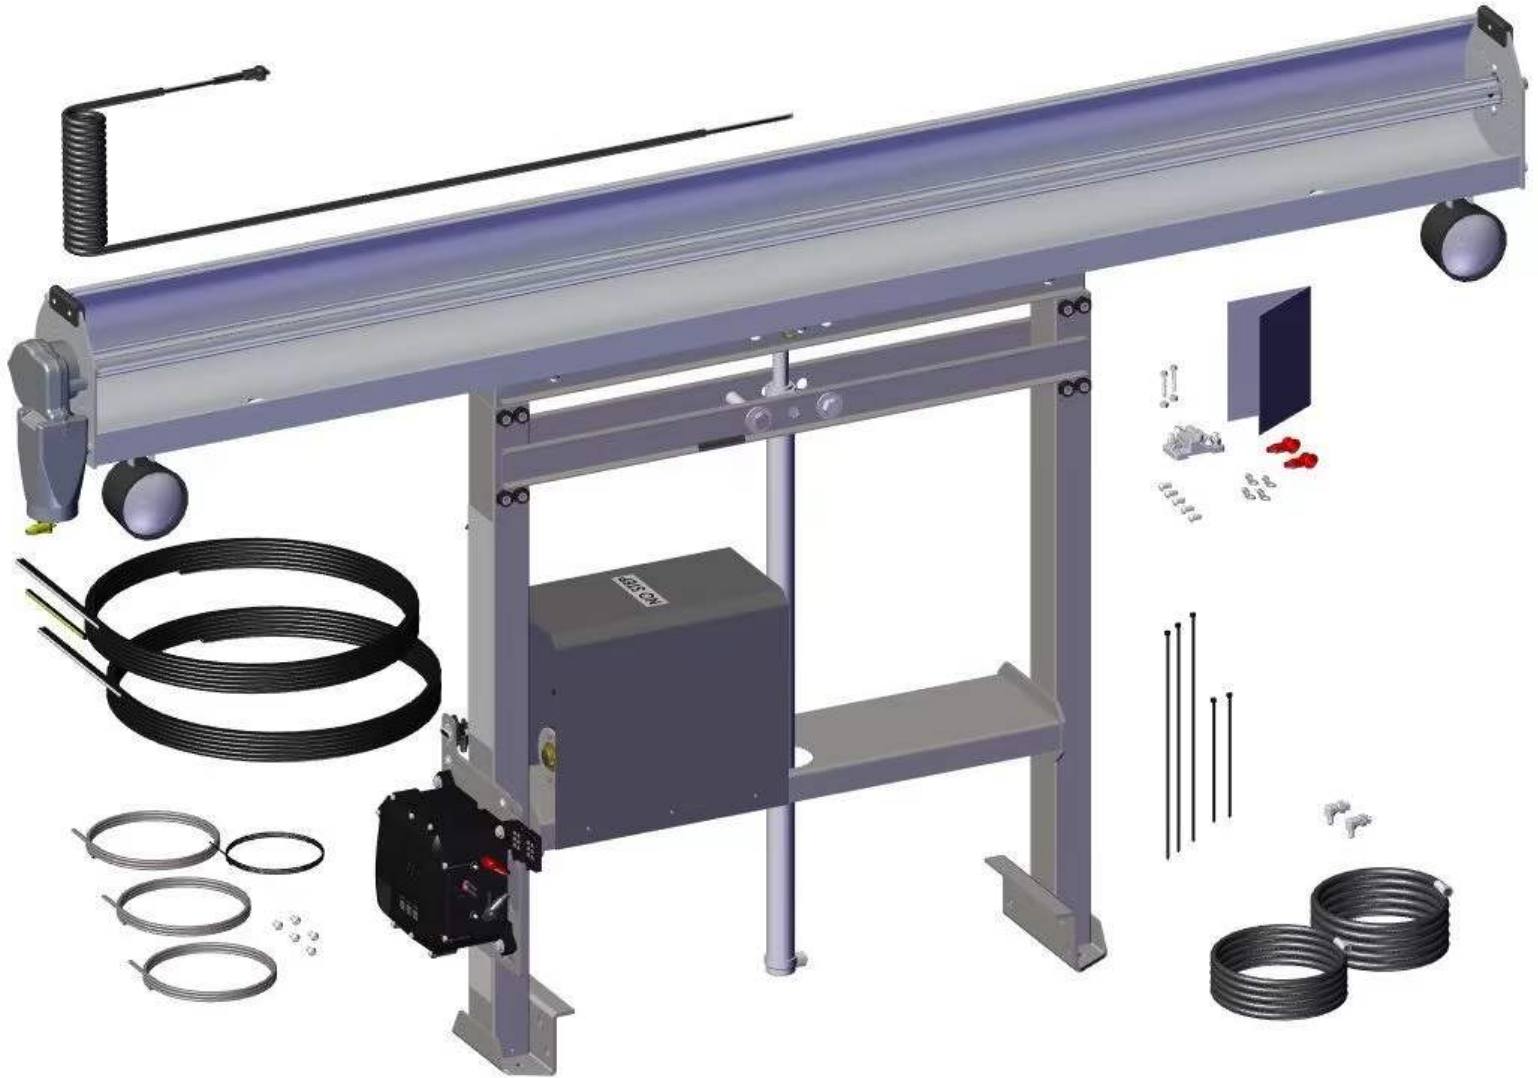

Bill of Materials List

Tower, TarpMaster Adjustable Narrow Frame w/ Pump & Control Box

Product #: 102875

Bill of Materials List

102875

102875 Tower, TarpMaster Adjustable Narrow Frame w/ Pump & Control Box

Bom Id	Part #	Description	Qty
1	11328	Wire. 2 Stage Tower Coil 110" - Assembled	1
2	36484	Spool Kit. TarpMaster Tarp Spool w/98" Integrated 98" Housing for 1 Tower	1
3	104103	Light. Work Light LED 12V	2
4	39610	Benlee. Pump Cover. Black Housing for Hydraulic Pump on Towers- HRZ	1
5	11330	Wire. 6 Ga. Dual Conductor - (per ft)	1
6	19865	Control Box. Wireless Black Control Box - 12/24V Waste	1
7	17918	Breaker. 35A Outdoor Manual Reset Circuit Breaker	1
8	39612	Hydraulic Power Unit. 12V. 1 Valve	1
9	39520	Cylinder. 1.5" Bore x 36" Stroke DA. Single Flange Mount	1
10	17913	Breaker. 100 amp Manual Reset Breaker Kit for 24V & 12V Integrated pump	1

Bill of Materials List

36484

36484 Spool Kit, Tarp Master Tarp Spool w/98" Integrated Housing S/N: TM

Bom Id	Part #	Description	Qty
1	10310	TarpMaster Motor 12V. 5 Year Warranty :S/N:	1
2	36164	Housing. Spool 98" Aluminum Integrated Housing	1
3	31030	Axle. 97" Pre-Threaded Tarp Axle w/Stub Shaft	1
4	31050	Bearing. 3/4" Flanged Axle Bearing with bolts	1

Bom Id	Part #	Description	Qty
1	102832	Motor. Replacement Motor for Hydraulic Pump 12 V (39612 & 39712) MTE39200513	1
2	102079	Solenoid. 12VDC Start Switch for Power Unit (39612 & 39712) MTE39002136	1
3	102078	Coil. 12VDC for Power Unit (39612 & 39712) MTE39002301	2
4	102080	Valve. 3P4W Tandem Center Directional Power Unit (39612)MTE38502324	1
5	102073	Cap Kit (Cap and Rubber Grommet)	1
6	102074	Tank Kit. 1 Gallon MTE	1