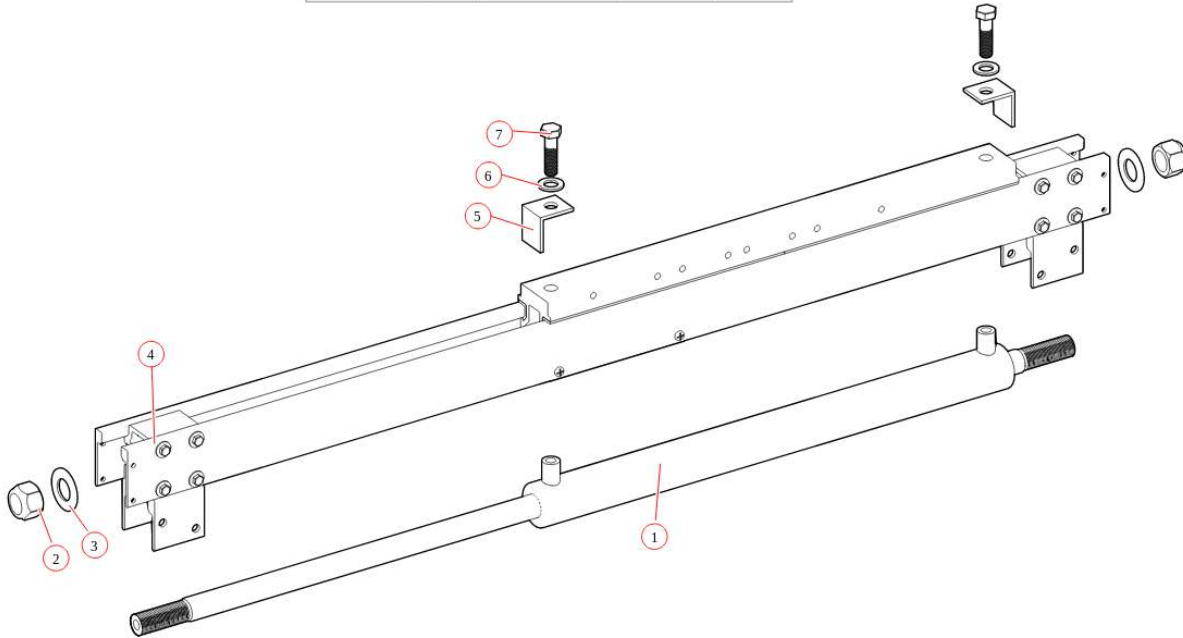

Pivot Driver, Narrow Side Assembled Sliding Pivot w/out Tubes

Product #: 47731

47731

47731 Pivot Driver Side Assembly

| Bom Id | Part # | Description | Qty |
|--------|--------|---|-----|
| 1 | 47733 | Pivot Assembly. Sliding Pivot Spring Pack Narrow Profile - Driver | 1 |
| 2 | 47735 | Pivot Assembly. Sliding Pivot Narrow Assembly Mount w/Cylinder | 1 |
| 3 | 39098 | Adapter. 90 #4 Male Tube to #6 Adj Male Oring | 2 |
| 4 | 39297 | Adapter. 90 #4 Male tube to #4 37Å° female swivel | 2 |
| 5 | 18223 | Bolt. 5/16" x 3 1/2" Hex Head Bolt zinc Grade 5 | 4 |
| 6 | 18613 | Nut. 5/16" Nylock Nut | 4 |
| 7 | 36314 | Cap. End cap w/ logo for Nrw Sliding Pivot | 2 |
| 8 | 18308 | Rivet. Push Rivet for Pump Cover - Plastic | 8 |

47735

47735 Pivot Assem, Sliding Pivot Nrw Assembly Mount with Cylinder

| Bom Id | Part # | Description | Qty |
|--------|--------|---|-----|
| 1 | 47784 | Cylinder. Hydraulic only for 2' Sliding Pivot (each) | 1 |
| 2 | 18645 | Nut. 1- 1/8" -12 Nylock Nut | 2 |
| 3 | 18420 | Washer. 1-1/8" SAE Flat Zinc | 2 |
| 4 | 100389 | Pivot Assembly. Sliding Pivot Narrow Assembly Mount | 1 |
| 5 | 46734 | Bracket. Guide Retainer for Narrow Sliding Pivot Sliding Rail | 2 |
| 6 | 18417 | Washer. 5/8" Flat SAE. Zinc | 2 |
| 7 | 18712 | Bolt. 5/8" x 2 1/4 Hex Head | 2 |

Bill of Materials List

100389

100389 Pivot, Slide Assembly for Super Slider

| Bom Id | Part # | Description | Qty |
|--------|--------|---|-----|
| 1 | 46731 | Side Rail. Slide Rail for Narrow Sliding Pivot 28.25" | 1 |
| 2 | 46889 | Bushing. Sliding Bushing for Nrw Pivot 14.125 Each | 4 |
| 3 | 18613 | Nut. 5/16" Nylock Nut | 4 |
| 4 | 46732 | Extrusion. Outer Ext for Nrw sliding pivot 59.25" | 2 |
| 5 | 46733 | Extrusion. Pivot Mount for Nrw sliding pivot 3" | 2 |
| 6 | 18400 | Washer. 5/16" USS Flat Zinc | 16 |
| 7 | 18223 | Bolt. 5/16" x 3 1/2" Hex Head Bolt zinc Grade 5 | 4 |
| 8 | 102706 | Bolt. 5/16" x 5/8" Hex Head Bolt zinc Grade 5 | 8 |