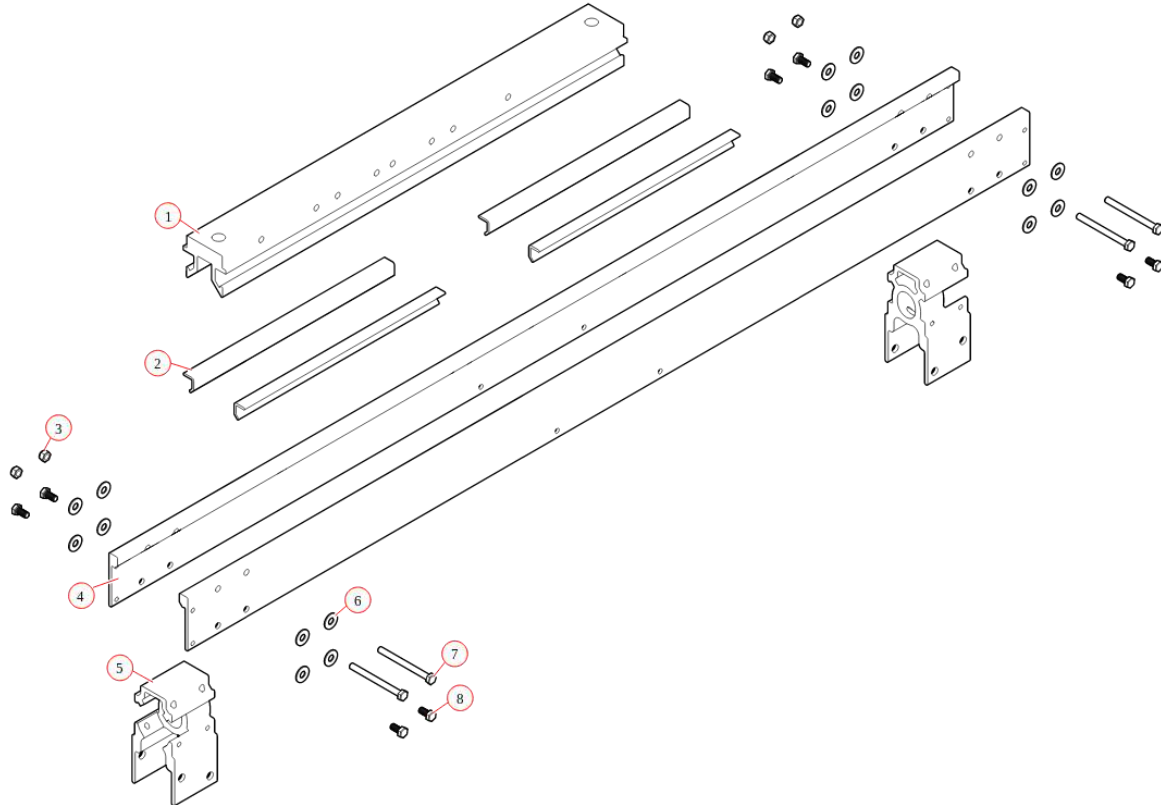

Pivot Driver, Narrow Side Assembled Sliding Pivot w/out Tubes

Product #: 47731

47731

47731 Pivot Driver Side Assembly

| Bom Id | Part # | Description | Qty |
|--------|--------|---|-----|
| 1 | 47733 | Pivot Assembly. Sliding Pivot Spring Pack Narrow Profile - Driver | 1 |
| 2 | 47735 | Pivot Assembly. Sliding Pivot Narrow Assembly Mount w/Cylinder | 1 |
| 3 | 39098 | Adapter. 90 #4 Male Tube to #6 Adj Male Oring | 2 |
| 4 | 39297 | Adapter. 90 #4 Male tube to #4 37Å° female swivel | 2 |
| 5 | 18223 | Bolt. 5/16" x 3 1/2" Hex Head Bolt zinc Grade 5 | 4 |
| 6 | 18613 | Nut. 5/16" Nylock Nut | 4 |
| 7 | 36314 | Cap. End cap w/ logo for Nrw Sliding Pivot | 2 |
| 8 | 18308 | Rivet. Push Rivet for Pump Cover - Plastic | 8 |

47735

47735 Pivot Assem, Sliding Pivot Nrw Assembly Mount with Cylinder

| Bom Id | Part # | Description | Qty |
|--------|--------|---|-----|
| 1 | 47784 | Cylinder. Hydraulic only for 2' Sliding Pivot (each) | 1 |
| 2 | 18645 | Nut. 1- 1/8" -12 Nylock Nut | 2 |
| 3 | 18420 | Washer. 1-1/8" SAE Flat Zinc | 2 |
| 4 | 100389 | Pivot Assembly. Sliding Pivot Narrow Assembly Mount | 1 |
| 5 | 46734 | Bracket. Guide Retainer for Narrow Sliding Pivot Sliding Rail | 2 |
| 6 | 18417 | Washer. 5/8" Flat SAE. Zinc | 2 |
| 7 | 18712 | Bolt. 5/8" x 2 1/4 Hex Head | 2 |

Bill of Materials List

100389

100389 Pivot, Slide Assembly for Super Slider

| Bom Id | Part # | Description | Qty |
|--------|--------|---|-----|
| 1 | 46731 | Side Rail. Slide Rail for Narrow Sliding Pivot 28.25" | 1 |
| 2 | 46889 | Bushing. Sliding Bushing for Nrw Pivot 14.125 Each | 4 |
| 3 | 18613 | Nut. 5/16" Nylock Nut | 4 |
| 4 | 46732 | Extrusion. Outer Ext for Nrw sliding pivot 59.25" | 2 |
| 5 | 46733 | Extrusion. Pivot Mount for Nrw sliding pivot 3" | 2 |
| 6 | 18400 | Washer. 5/16" USS Flat Zinc | 16 |
| 7 | 18223 | Bolt. 5/16" x 3 1/2" Hex Head Bolt zinc Grade 5 | 4 |
| 8 | 102706 | Bolt. 5/16" x 5/8" Hex Head Bolt zinc Grade 5 | 8 |