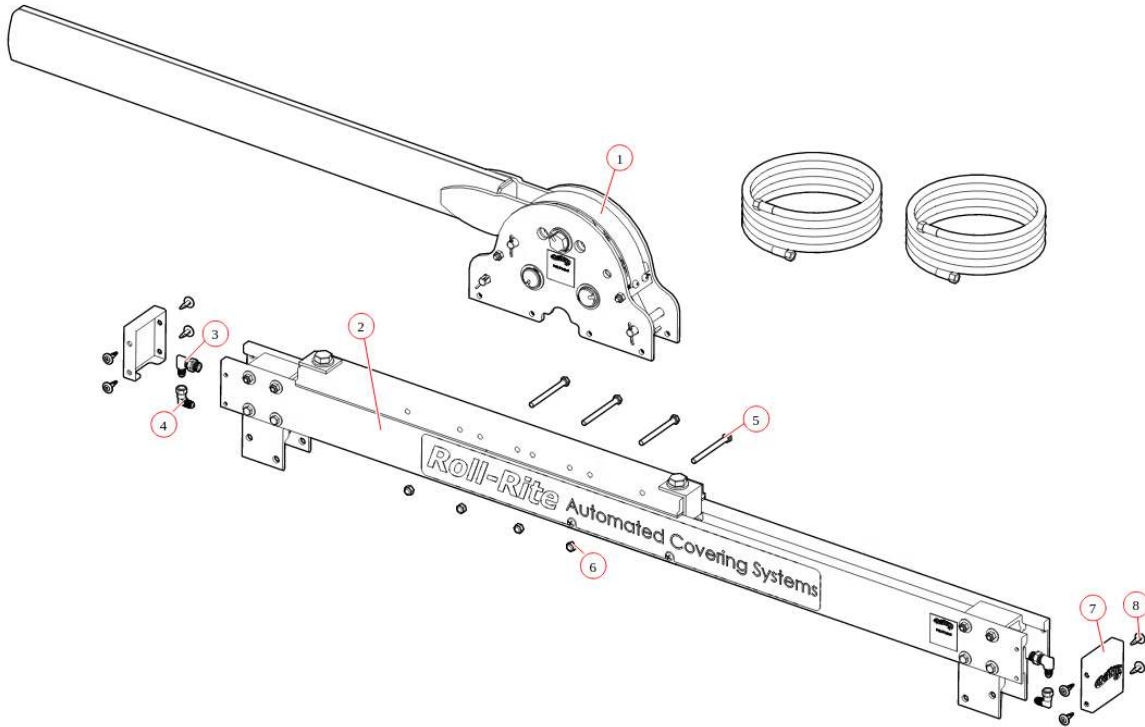

Pivot Driver, Narrow Side Assembled Sliding Pivot w/out Tubes

Product #: 47731

47731

47731 Pivot Driver Side Assembly

| Bom Id | Part # | Description | Qty |
|--------|--------|---|-----|
| 1 | 47733 | Pivot Assembly. Sliding Pivot Spring Pack Narrow Profile - Driver | 1 |
| 2 | 47735 | Pivot Assembly. Sliding Pivot Narrow Assembly Mount w/Cylinder | 1 |
| 3 | 39098 | Adapter. 90 #4 Male Tube to #6 Adj Male Oring | 2 |
| 4 | 39297 | Adapter. 90 #4 Male tube to #4 37Å° female swivel | 2 |
| 5 | 18223 | Bolt. 5/16" x 3 1/2" Hex Head Bolt zinc Grade 5 | 4 |
| 6 | 18613 | Nut. 5/16" Nylock Nut | 4 |
| 7 | 36314 | Cap. End cap w/ logo for Nrw Sliding Pivot | 2 |
| 8 | 18308 | Rivet. Push Rivet for Pump Cover - Plastic | 8 |

47735

47735 Pivot Assem, Sliding Pivot Nrw Assembly Mount with Cylinder

| Bom Id | Part # | Description | Qty |
|--------|--------|---|-----|
| 1 | 47784 | Cylinder. Hydraulic only for 2' Sliding Pivot (each) | 1 |
| 2 | 18645 | Nut. 1- 1/8" -12 Nylock Nut | 2 |
| 3 | 18420 | Washer. 1-1/8" SAE Flat Zinc | 2 |
| 4 | 100389 | Pivot Assembly. Sliding Pivot Narrow Assembly Mount | 1 |
| 5 | 46734 | Bracket. Guide Retainer for Narrow Sliding Pivot Sliding Rail | 2 |
| 6 | 18417 | Washer. 5/8" Flat SAE. Zinc | 2 |
| 7 | 18712 | Bolt. 5/8" x 2 1/4 Hex Head | 2 |

Bill of Materials List

100389

100389 Pivot, Slide Assembly for Super Slider

| Bom Id | Part # | Description | Qty |
|--------|--------|---|-----|
| 1 | 46731 | Side Rail. Slide Rail for Narrow Sliding Pivot 28.25" | 1 |
| 2 | 46889 | Bushing. Sliding Bushing for Nrw Pivot 14.125 Each | 4 |
| 3 | 18613 | Nut. 5/16" Nylock Nut | 4 |
| 4 | 46732 | Extrusion. Outer Ext for Nrw sliding pivot 59.25" | 2 |
| 5 | 46733 | Extrusion. Pivot Mount for Nrw sliding pivot 3" | 2 |
| 6 | 18400 | Washer. 5/16" USS Flat Zinc | 16 |
| 7 | 18223 | Bolt. 5/16" x 3 1/2" Hex Head Bolt zinc Grade 5 | 4 |
| 8 | 102706 | Bolt. 5/16" x 5/8" Hex Head Bolt zinc Grade 5 | 8 |