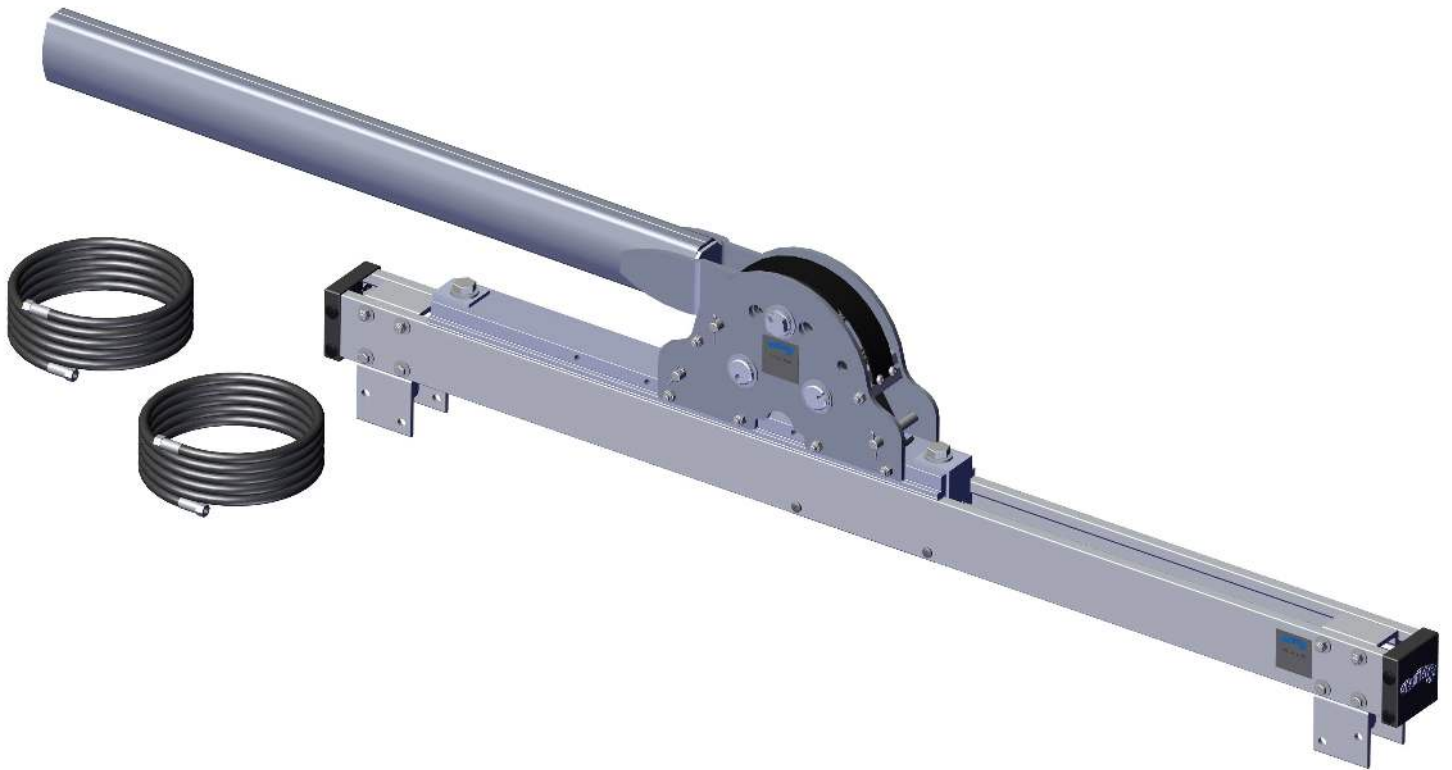

Pivot Driver, Narrow Side Assembled Sliding Pivot w/out Tubes

Product #: 47731

47731

47731 Pivot Driver Side Assembly

| Bom Id | Part # | Description | Qty |
|--------|--------|---|-----|
| 1 | 47733 | Pivot Assembly. Sliding Pivot Spring Pack Narrow Profile - Driver | 1 |
| 2 | 47735 | Pivot Assembly. Sliding Pivot Narrow Assembly Mount w/Cylinder | 1 |
| 3 | 39098 | Adapter. 90 #4 Male Tube to #6 Adj Male Oring | 2 |
| 4 | 39297 | Adapter. 90 #4 Male tube to #4 37Å° female swivel | 2 |
| 5 | 18223 | Bolt. 5/16" x 3 1/2" Hex Head Bolt zinc Grade 5 | 4 |
| 6 | 18613 | Nut. 5/16" Nylock Nut | 4 |
| 7 | 36314 | Cap. End cap w/ logo for Nrw Sliding Pivot | 2 |
| 8 | 18308 | Rivet. Push Rivet for Pump Cover - Plastic | 8 |

47735

47735 Pivot Assem, Sliding Pivot Nrw Assembly Mount with Cylinder

| Bom Id | Part # | Description | Qty |
|--------|--------|---|-----|
| 1 | 47784 | Cylinder. Hydraulic only for 2' Sliding Pivot (each) | 1 |
| 2 | 18645 | Nut. 1- 1/8" -12 Nylock Nut | 2 |
| 3 | 18420 | Washer. 1-1/8" SAE Flat Zinc | 2 |
| 4 | 100389 | Pivot Assembly. Sliding Pivot Narrow Assembly Mount | 1 |
| 5 | 46734 | Bracket. Guide Retainer for Narrow Sliding Pivot Sliding Rail | 2 |
| 6 | 18417 | Washer. 5/8" Flat SAE. Zinc | 2 |
| 7 | 18712 | Bolt. 5/8" x 2 1/4 Hex Head | 2 |

Bill of Materials List

100389

100389 Pivot, Slide Assembly for Super Slider

| Bom Id | Part # | Description | Qty |
|--------|--------|---|-----|
| 1 | 46731 | Side Rail. Slide Rail for Narrow Sliding Pivot 28.25" | 1 |
| 2 | 46889 | Bushing. Sliding Bushing for Nrw Pivot 14.125 Each | 4 |
| 3 | 18613 | Nut. 5/16" Nylock Nut | 4 |
| 4 | 46732 | Extrusion. Outer Ext for Nrw sliding pivot 59.25" | 2 |
| 5 | 46733 | Extrusion. Pivot Mount for Nrw sliding pivot 3" | 2 |
| 6 | 18400 | Washer. 5/16" USS Flat Zinc | 16 |
| 7 | 18223 | Bolt. 5/16" x 3 1/2" Hex Head Bolt zinc Grade 5 | 4 |
| 8 | 102706 | Bolt. 5/16" x 5/8" Hex Head Bolt zinc Grade 5 | 8 |