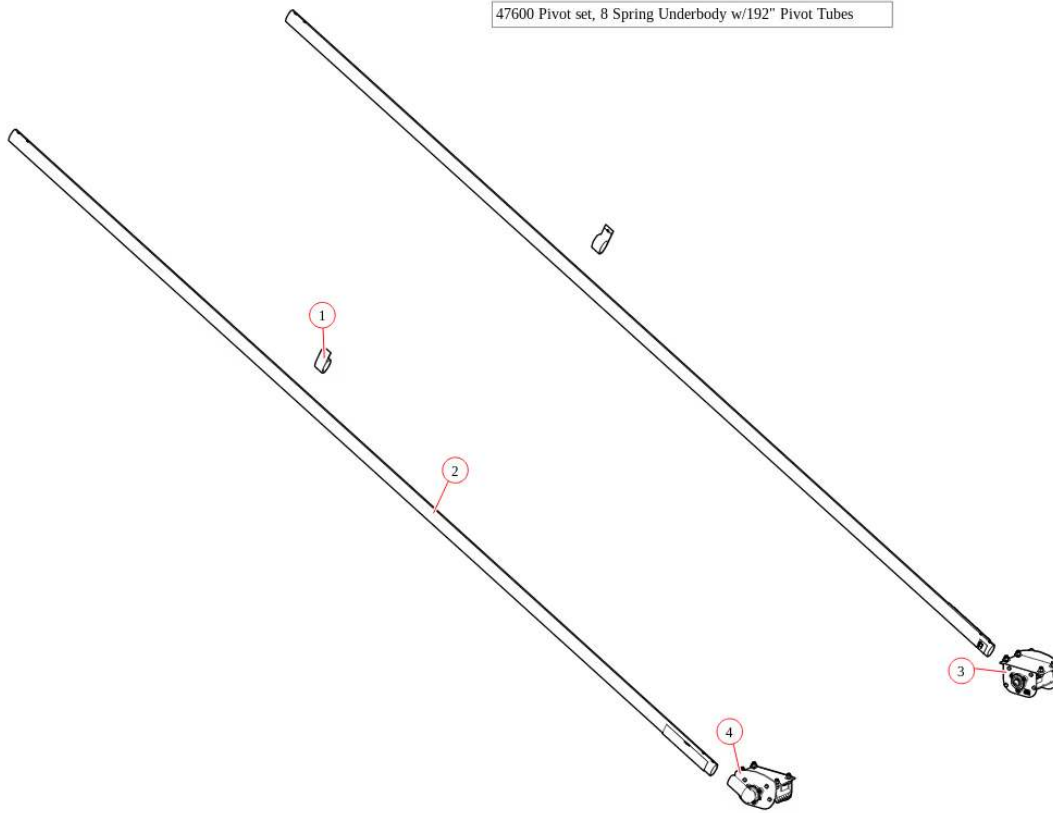

## Pivot Set, 8 Spring Under-Body Mount w/ 192" Pivot Tubes (B1-47601/B2-47602)

Product #: 47600

# Bill of Materials List

47600

Bom Id	Part #	Description	Qty
1	76831	Bracket. Pivot Arm Tie Down	2
2	47450	Pivot Tube. 192" -16ft- w/ Set Screws	2
3	103298	Pivot. UB Assembly 8-Spr Pass w/o Tube	1
4	103297	Pivot. UB Assembly 8-Spr Drivers w/o Tube	1