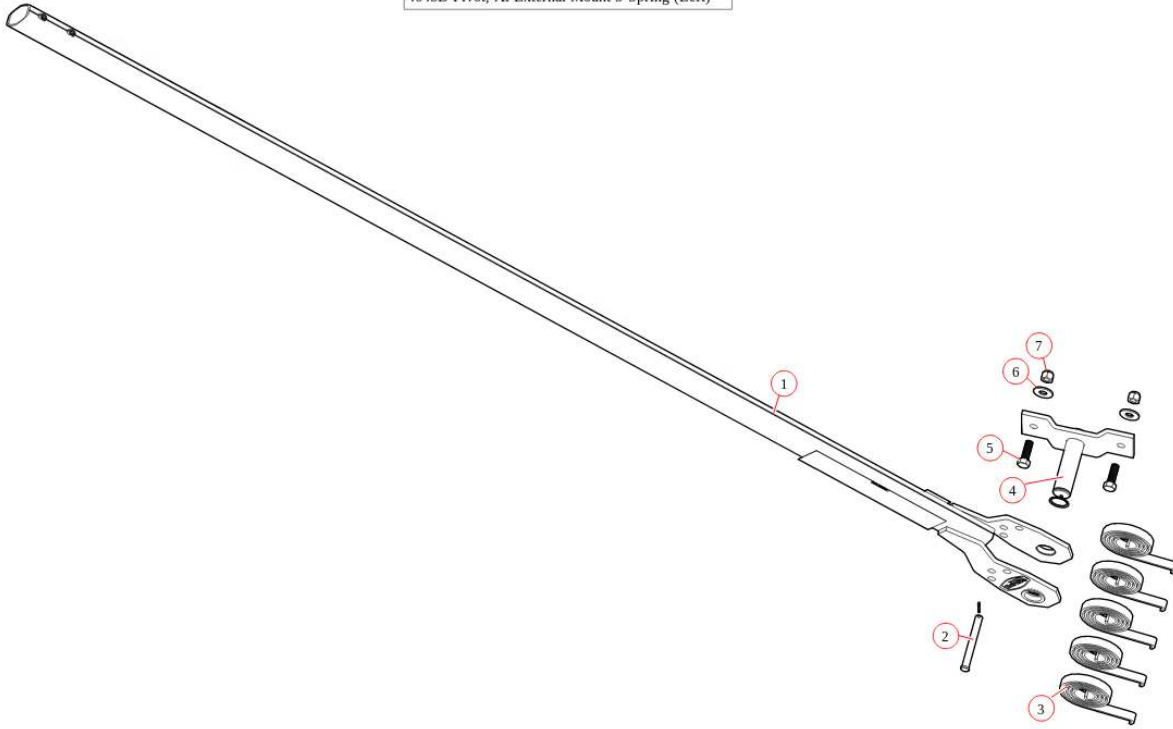

## 4645D

4645D Pivot, AI External Mount 5-Spring (Left)

Bom Id	Part #	Description	Qty
1	46150	Pivot Tube. w/ side plates. set screws for 5-spr ex	1
2	18560	Pin. 1/2 x 4 1/8 Special Clevis	1
3	47230	Spring. Spiral Torsion Spring 1 1/4"	5
4	45350	Pivot Pin. 5-Spring	2
5	18296	Bolt. 1/2" x 1 1/2" Hex Head Bolt	2
6	18412	Washer. 1/2" Flat Zinc	2
7	18631	Nut. 1/2" Nylock Nut	2