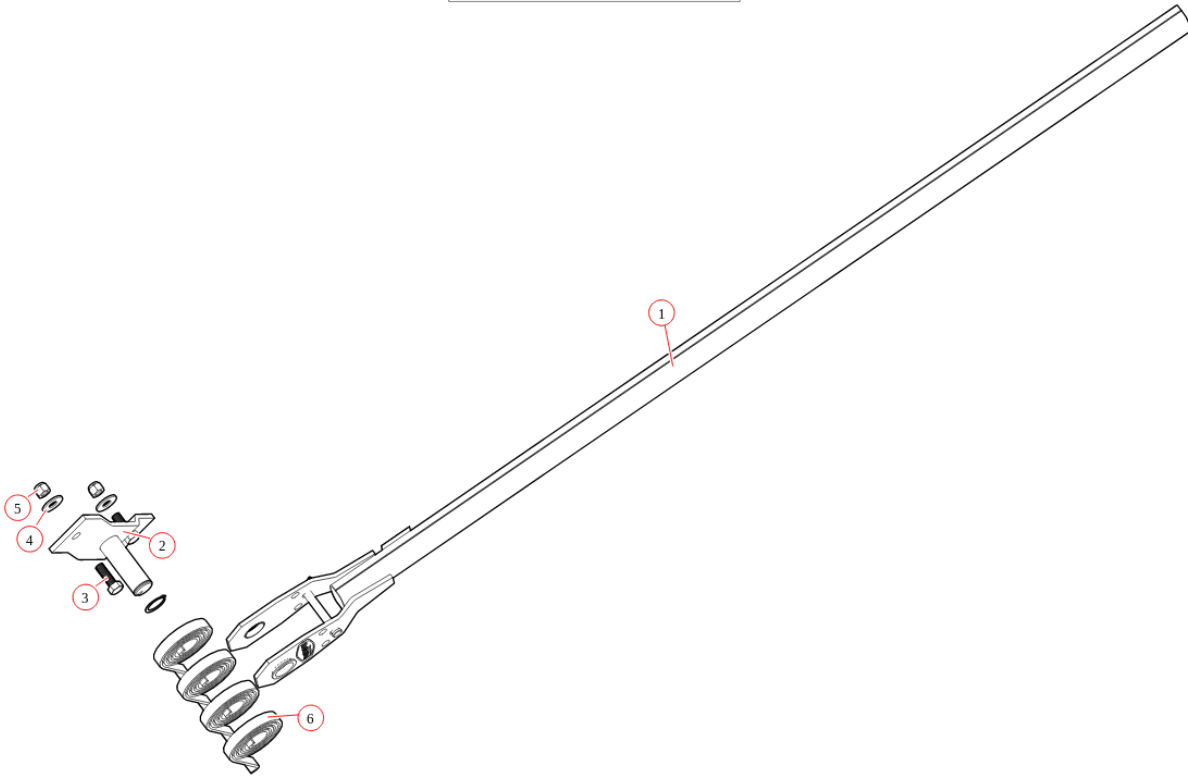

# Bill of Materials List

4644D-60

4644D-60 Pivot Arm Driver Side 4 Spring

Bom Id	Part #	Description	Qty
1	46140-60	Pivot Tube. AL 4 Spring Arm Only 60"	1
2	45340	Pivot Pin. 4-Spring with 47000 snap ring	1
3	18296	Bolt. 1/2" x 1 1/2" Hex Head Bolt	2
4	18412	Washer. 1/2" Flat Zinc	2
5	18631	Nut. 1/2" Nylock Nut	2
6	47230	Spring. Spiral Torsion Spring 1 1/4"	4