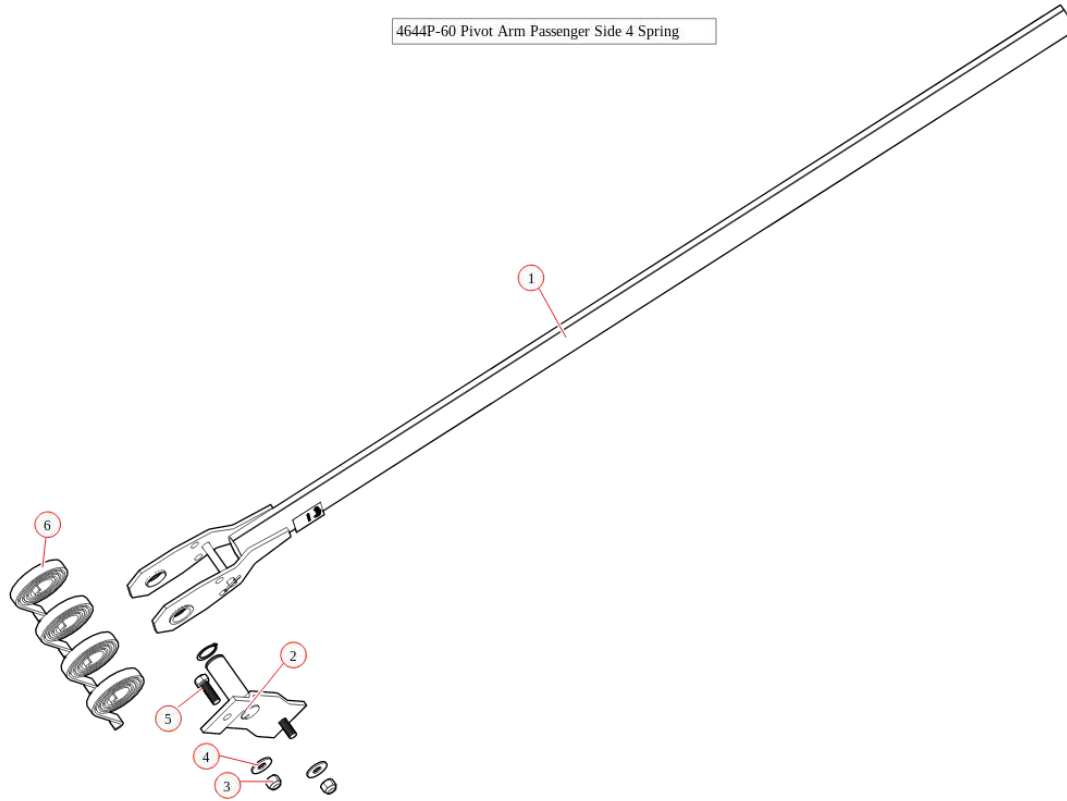

# Bill of Materials List

Pivot Set, 4 Spring w/ 60" Aluminum Pivot Tube

Product #: 46440-60

# Bill of Materials List

46440-60

46440-60 Pivot Set, 4 Spring w/ 60" Aluminum Pivot Tube

| Bom Id | Part #   | Description                                      | Qty |
|--------|----------|--|-----|
| 1      | 4644D-60 | Pivot. Drv-4 Spring Torsion AL - 60" Pivot Tube  | 1   |
| 2      | 4644P-60 | Pivot. Pass-4 Spring Torsion AL - 60" Pivot Tube | 1   |

# Bill of Materials List

4644P-60

| Bom Id | Part #   | Description                              | Qty |
|--------|----------|--|-----|
| 1      | 46140-60 | Pivot Tube. AL 4 Spring Arm Only 60"     | 1   |
| 2      | 45340    | Pivot Pin. 4-Spring with 47000 snap ring | 1   |
| 3      | 18631    | Nut. 1/2" Nylock Nut                     | 2   |
| 4      | 18412    | Washer. 1/2" Flat Zinc                   | 2   |
| 5      | 18296    | Bolt. 1/2" x 1 1/2" Hex Head Bolt        | 2   |
| 6      | 47230    | Spring. Spiral Torsion Spring 1 1/4"     | 4   |

## 4644D-60

4644D-60 Pivot Arm Driver Side 4 Spring

| Bom Id | Part #   | Description                              | Qty |
|--------|----------|--|-----|
| 1      | 46140-60 | Pivot Tube. AL 4 Spring Arm Only 60"     | 1   |
| 2      | 45340    | Pivot Pin. 4-Spring with 47000 snap ring | 1   |
| 3      | 18296    | Bolt. 1/2" x 1 1/2" Hex Head Bolt        | 2   |
| 4      | 18412    | Washer. 1/2" Flat Zinc                   | 2   |
| 5      | 18631    | Nut. 1/2" Nylock Nut                     | 2   |
| 6      | 47230    | Spring. Spiral Torsion Spring 1 1/4"     | 4   |