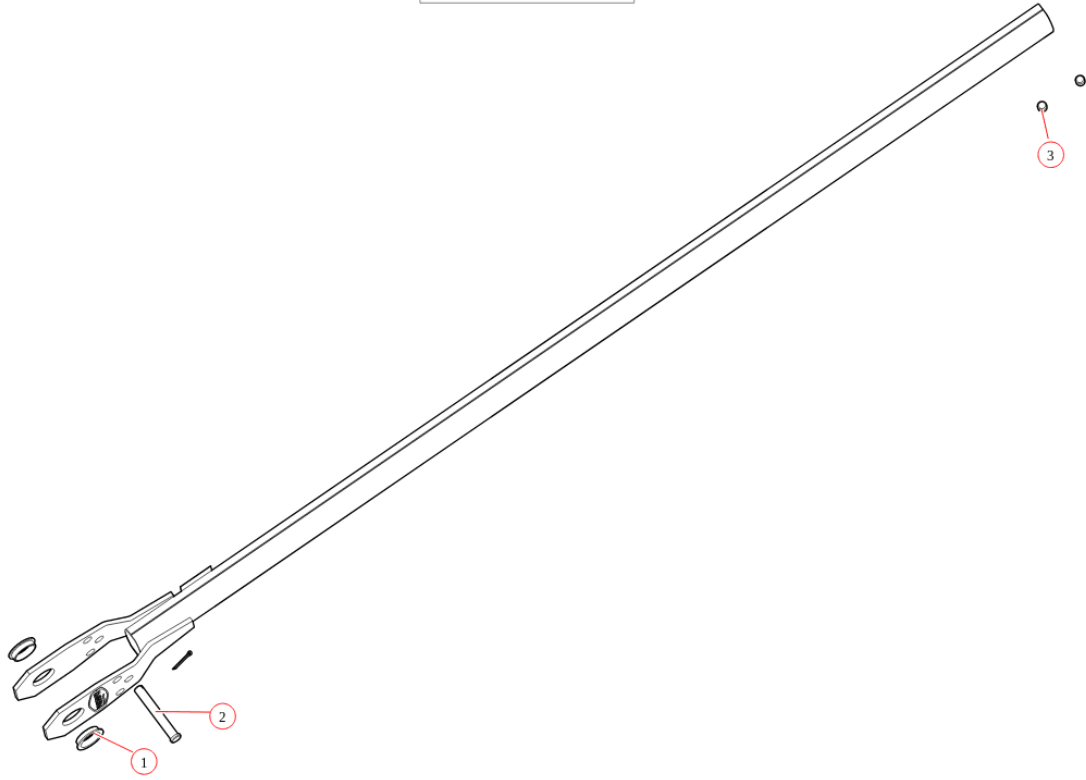

46140-60

46140-60 Pivot Tube 4 Spring

Bom Id	Part #	Description	Qty
1	47040	Bushing. 1 1/4 Poly T- Bushing for Pivot Pin	2
2	18520	Pin. 1/2" x 3-1/2" Clevis	1
3	18293	Screw. 1/2" x 3/8" Set Screw	2