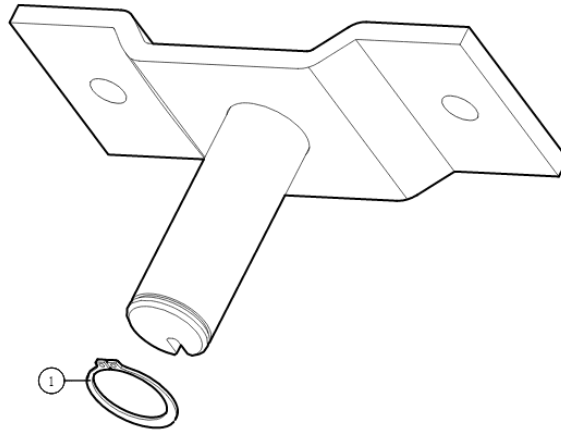

Bill of Materials List

45340

45340 Pivot Pin

Bom Id	Part #	Description	Qty
1	47040	Bushing. 1 1/4 Poly T- Bushing for Pivot Pin	1