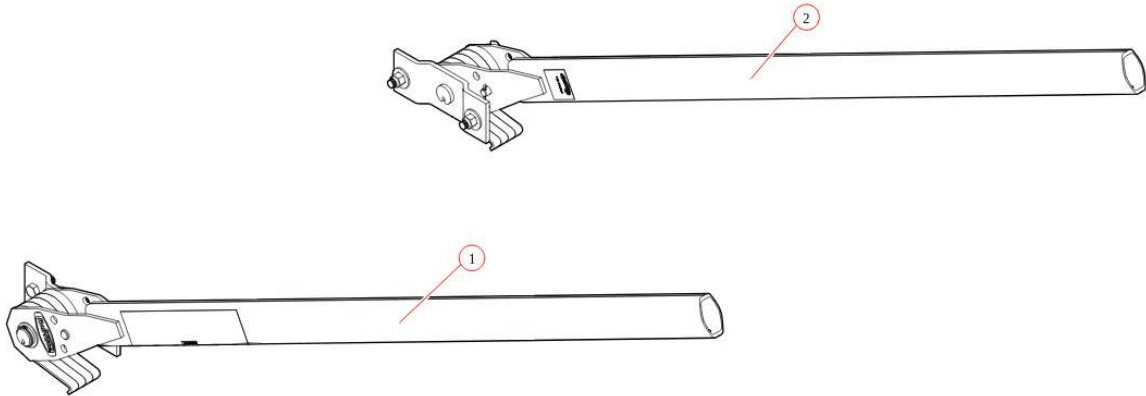

# Bill of Materials List

Pivot Set, 4 Spring w/ 60" Aluminum Pivot Tube

Product #: 46440-60

# Bill of Materials List

46440-60

46440-60 Pivot Set, 4 Spring w/ 60" Aluminum Pivot Tube

| Bom Id | Part #   | Description                                      | Qty |
|--------|----------|--|-----|
| 1      | 4644D-60 | Pivot. Drv-4 Spring Torsion AL - 60" Pivot Tube  | 1   |
| 2      | 4644P-60 | Pivot. Pass-4 Spring Torsion AL - 60" Pivot Tube | 1   |

# Bill of Materials List

4644P-60

| Bom Id | Part #   | Description                              | Qty |
|--------|----------|--|-----|
| 1      | 46140-60 | Pivot Tube. AL 4 Spring Arm Only 60"     | 1   |
| 2      | 45340    | Pivot Pin. 4-Spring with 47000 snap ring | 1   |
| 3      | 18631    | Nut. 1/2" Nylock Nut                     | 2   |
| 4      | 18412    | Washer. 1/2" Flat Zinc                   | 2   |
| 5      | 18296    | Bolt. 1/2" x 1 1/2" Hex Head Bolt        | 2   |
| 6      | 47230    | Spring. Spiral Torsion Spring 1 1/4"     | 4   |

## 4644D-60

4644D-60 Pivot Arm Driver Side 4 Spring

| Bom Id | Part #   | Description                              | Qty |
|--------|----------|--|-----|
| 1      | 46140-60 | Pivot Tube. AL 4 Spring Arm Only 60"     | 1   |
| 2      | 45340    | Pivot Pin. 4-Spring with 47000 snap ring | 1   |
| 3      | 18296    | Bolt. 1/2" x 1 1/2" Hex Head Bolt        | 2   |
| 4      | 18412    | Washer. 1/2" Flat Zinc                   | 2   |
| 5      | 18631    | Nut. 1/2" Nylock Nut                     | 2   |
| 6      | 47230    | Spring. Spiral Torsion Spring 1 1/4"     | 4   |