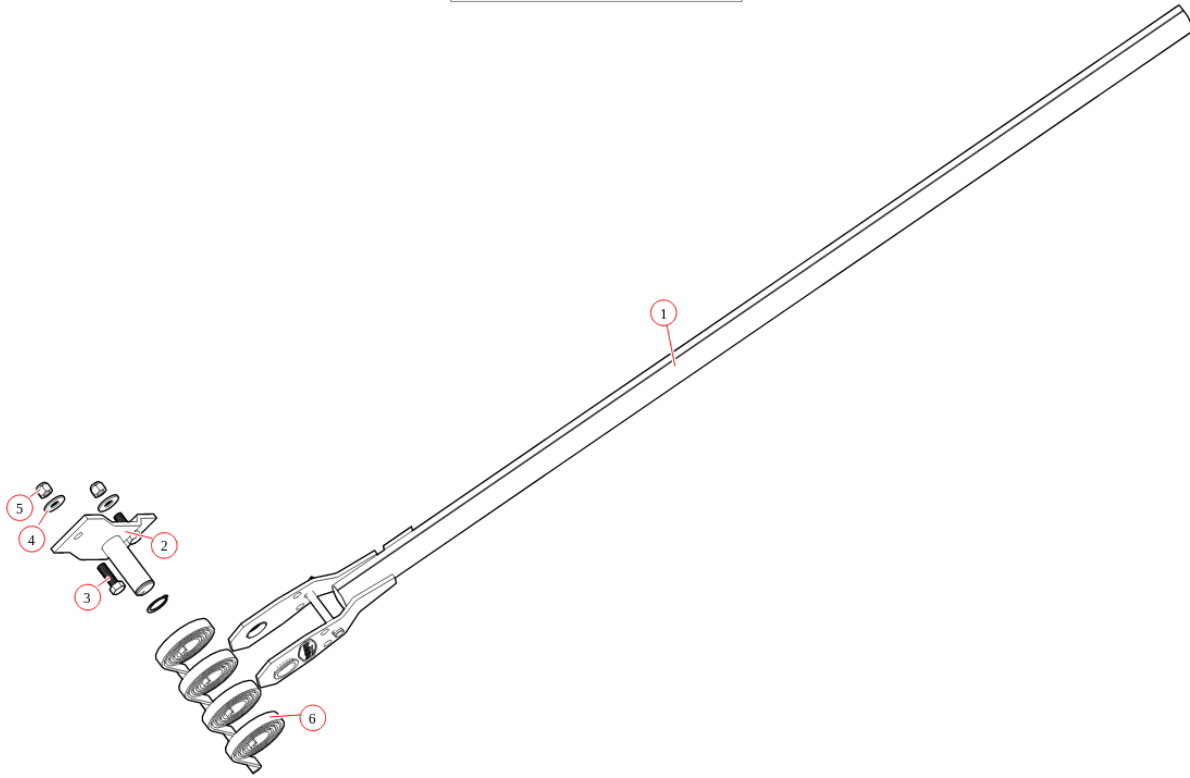

# Bill of Materials List

Pivot Set, 4 Spring w/ 60" Aluminum Pivot Tube

Product #: 46440-60

# Bill of Materials List

46440-60

46440-60 Pivot Set, 4 Spring w/ 60" Aluminum Pivot Tube

| Bom Id | Part #   | Description                                      | Qty |
|--------|----------|--|-----|
| 1      | 4644D-60 | Pivot. Drv-4 Spring Torsion AL - 60" Pivot Tube  | 1   |
| 2      | 4644P-60 | Pivot. Pass-4 Spring Torsion AL - 60" Pivot Tube | 1   |

# Bill of Materials List

4644P-60

| Bom Id | Part #   | Description                              | Qty |
|--------|----------|--|-----|
| 1      | 46140-60 | Pivot Tube. AL 4 Spring Arm Only 60"     | 1   |
| 2      | 45340    | Pivot Pin. 4-Spring with 47000 snap ring | 1   |
| 3      | 18631    | Nut. 1/2" Nylock Nut                     | 2   |
| 4      | 18412    | Washer. 1/2" Flat Zinc                   | 2   |
| 5      | 18296    | Bolt. 1/2" x 1 1/2" Hex Head Bolt        | 2   |
| 6      | 47230    | Spring. Spiral Torsion Spring 1 1/4"     | 4   |

## 4644D-60

4644D-60 Pivot Arm Driver Side 4 Spring

| Bom Id | Part #   | Description                              | Qty |
|--------|----------|--|-----|
| 1      | 46140-60 | Pivot Tube. AL 4 Spring Arm Only 60"     | 1   |
| 2      | 45340    | Pivot Pin. 4-Spring with 47000 snap ring | 1   |
| 3      | 18296    | Bolt. 1/2" x 1 1/2" Hex Head Bolt        | 2   |
| 4      | 18412    | Washer. 1/2" Flat Zinc                   | 2   |
| 5      | 18631    | Nut. 1/2" Nylock Nut                     | 2   |
| 6      | 47230    | Spring. Spiral Torsion Spring 1 1/4"     | 4   |