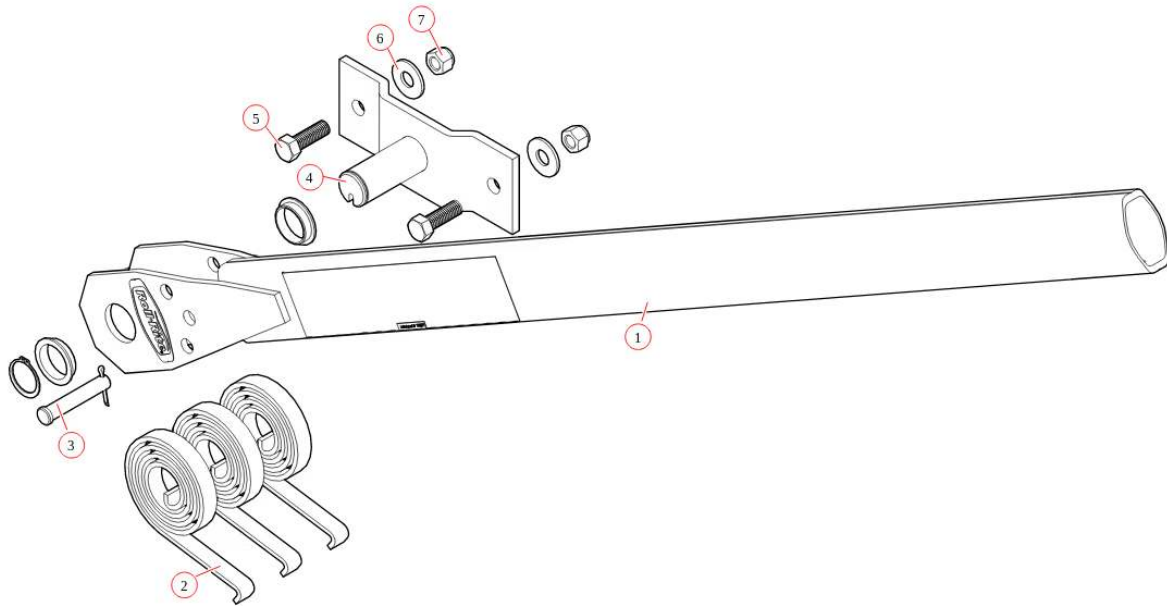

Pivot, 3 Spring External Mount w/ 48" Pivot Tube - Driver Side

Product #: 4643D

4643D

4643D Pivot Set, 3 Spring w/ 48" Aluminum Pivot Tube

Bom Id	Part #	Description	Qty
1	46130	Pivot Tube. AL 3 Spring Arm Only - 48"	1
2	47230	Spring. Spiral Torsion Spring 1 1/4"	3
3	18510	Pin. 1/2" x 2-3/4" Clevis	1
4	45330	Pivot Pin. 3-Spring	1
5	18296	Bolt. 1/2" x 1 1/2" Hex Head Bolt	2
6	18412	Washer. 1/2" Flat Zinc	2
7	18631	Nut. 1/2" Nylock Nut	2