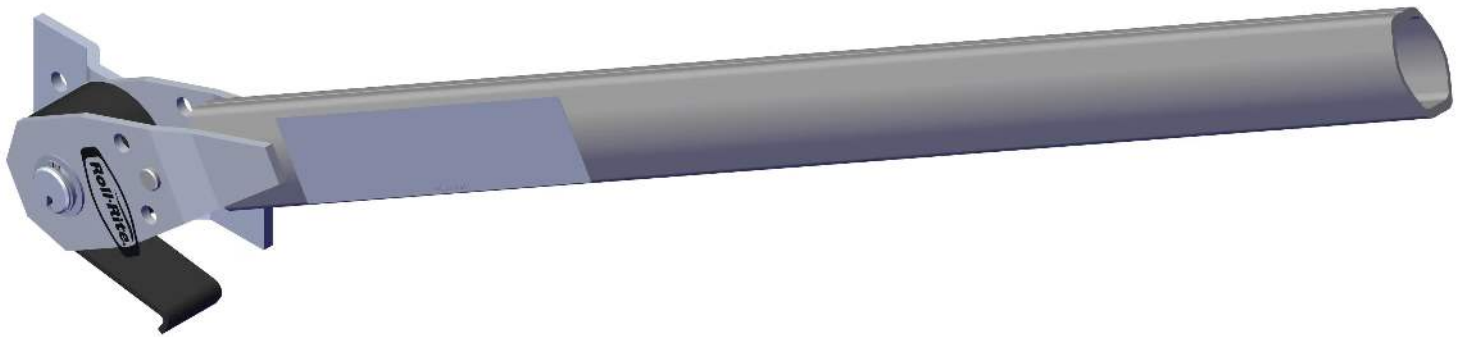

Pivot, 3 Spring External Mount w/ 48" Pivot Tube - Driver Side

Product #: 4643D

4643D

4643D Pivot Set, 3 Spring w/ 48" Aluminum Pivot Tube

Bom Id	Part #	Description	Qty
1	46130	Pivot Tube. AL 3 Spring Arm Only - 48"	1
2	47230	Spring. Spiral Torsion Spring 1 1/4"	3
3	18510	Pin. 1/2" x 2-3/4" Clevis	1
4	45330	Pivot Pin. 3-Spring	1
5	18296	Bolt. 1/2" x 1 1/2" Hex Head Bolt	2
6	18412	Washer. 1/2" Flat Zinc	2
7	18631	Nut. 1/2" Nylock Nut	2