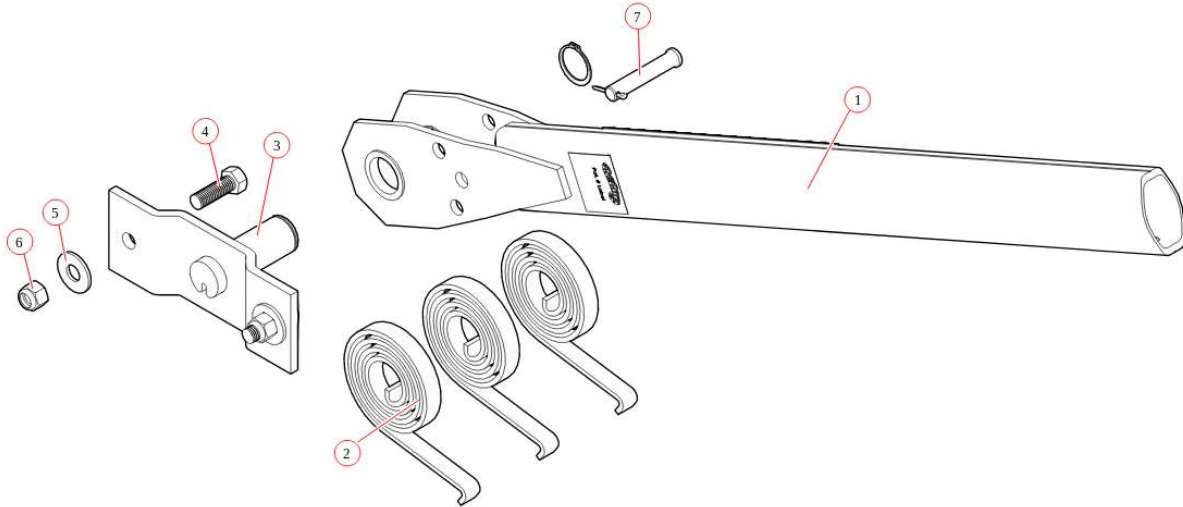

4643P-31

4643P-31 Pivot, 3 Spring Pivot w/31" Pivot Tube - Passenger Side

Bom Id	Part #	Description	Qty
1	46130-31	Pivot Tube. AL 3 Spring Arm Only 31" Tube	1
2	47230	Spring. Spiral Torsion Spring 1 1/4"	3
3	45330	Pivot Pin. 3-Spring	1
4	18296	Bolt. 1/2" x 1 1/2" Hex Head Bolt	2
5	18412	Washer. 1/2" Flat Zinc	2
6	18631	Nut. 1/2" Nylock Nut	2
7	18510	Pin. 1/2" x 2-3/4" Clevis	1