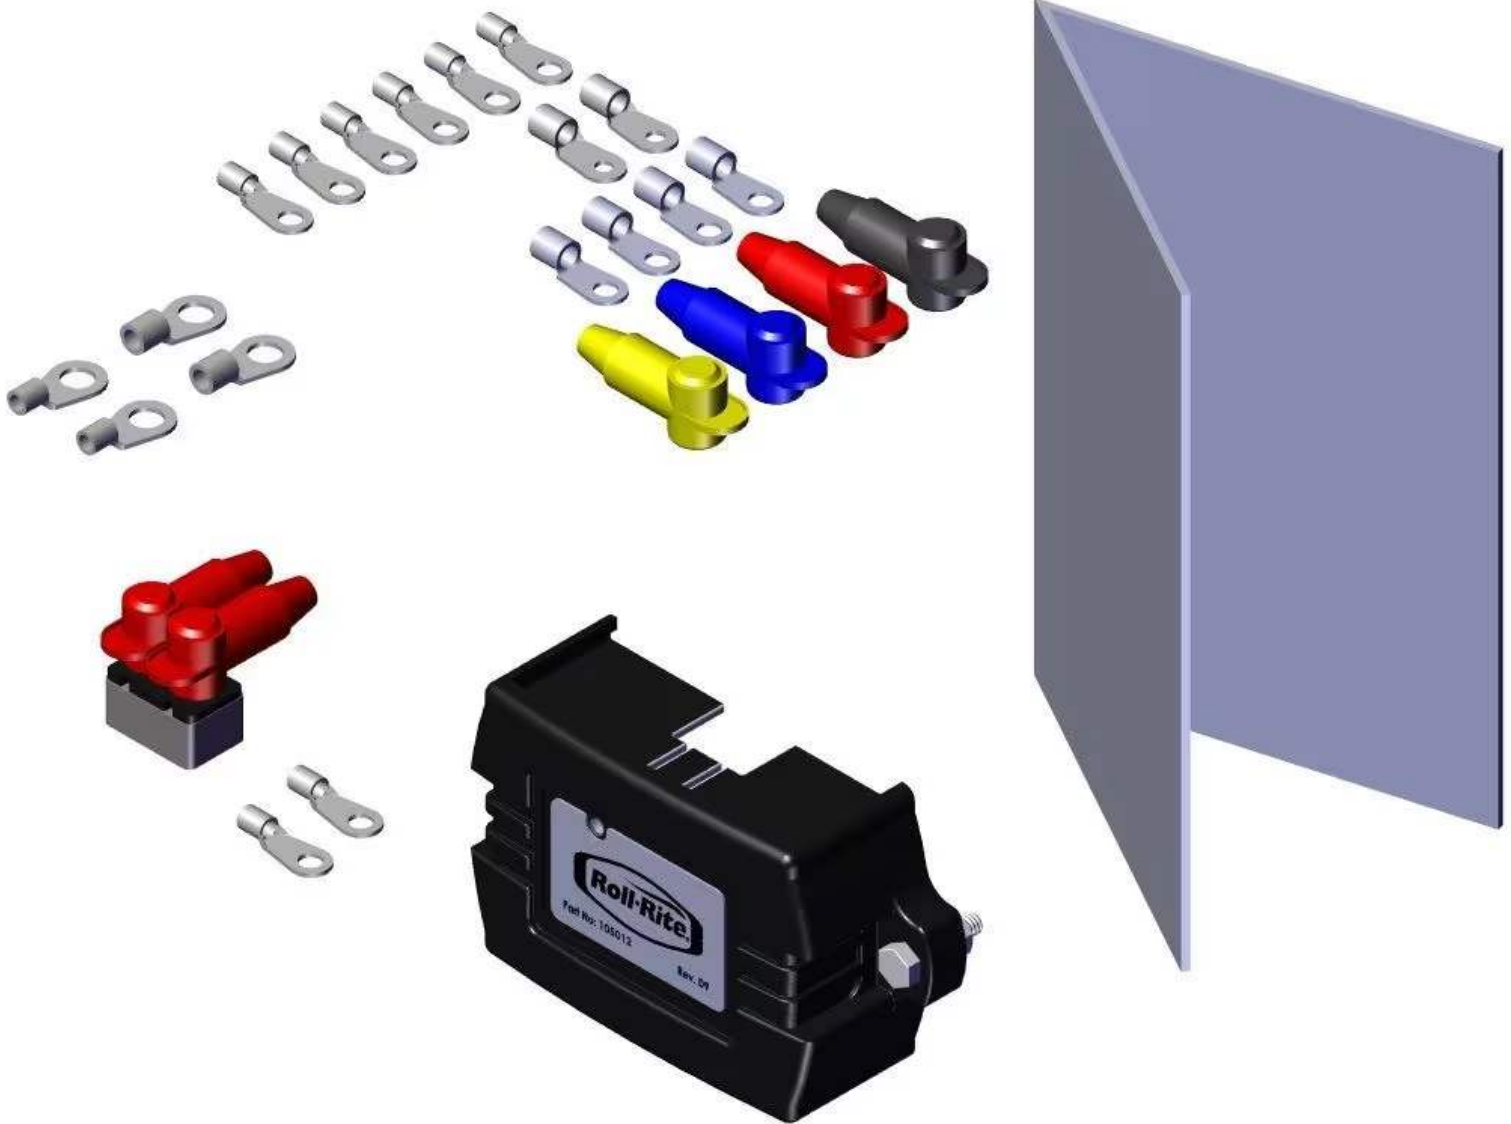

Bill of Materials List

Relay Kit, Gen1+ SS Motor Control 12V SWD9

Product #: 105449

Bill of Materials List

105449

105449 Electric Kit, Gen1+ SS Motor Control 12V SWD9

Bom Id	Part #	Description	Qty
1	101259	Breaker. 50 Amp Manual Reset Circuit Breaker for Rite Touch	1
2	105568	Instructions. Switch Wiring	1