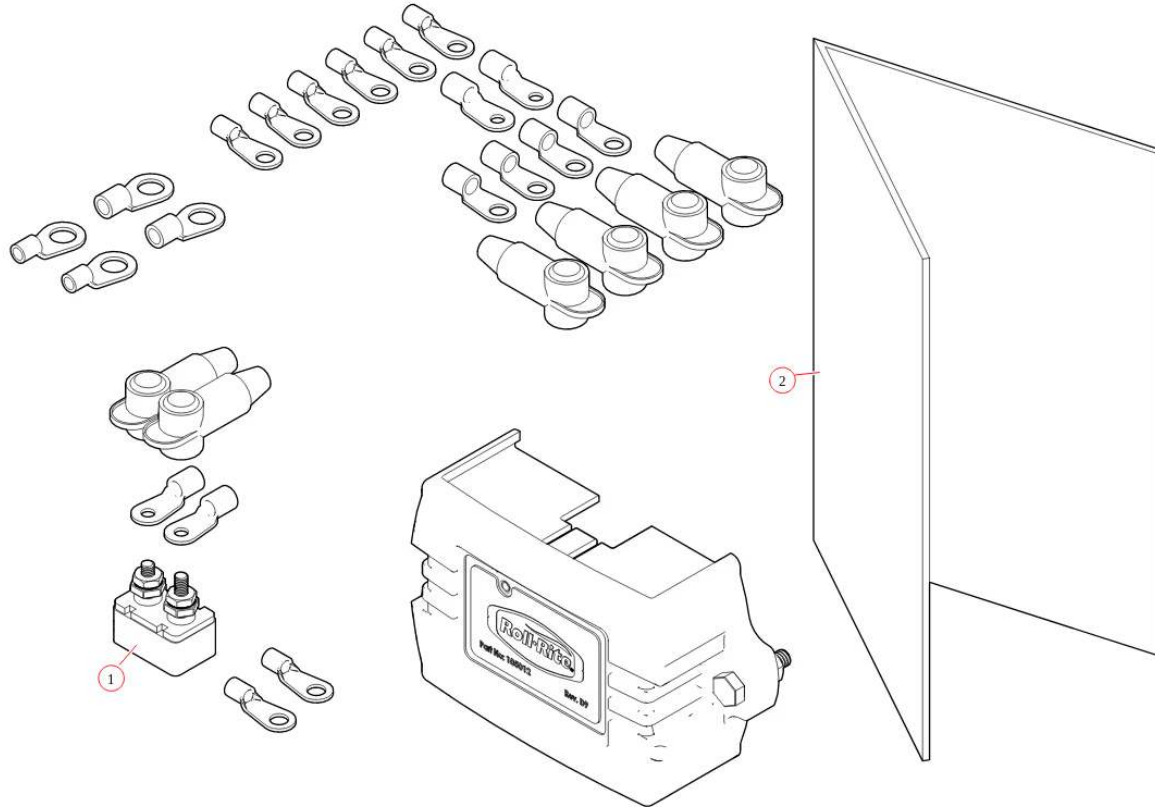

Bill of Materials List

Relay Kit, Gen1+ SS Motor Control 12V SWD9

Product #: 105449

Bill of Materials List

105449

105449 Electric Kit, Gen1+ SS Motor Control 12V SWD9

Bom Id	Part #	Description	Qty
1	101259	Breaker. 50 Amp Manual Reset Circuit Breaker for Rite Touch	1
2	105568	Instructions. Switch Wiring	1