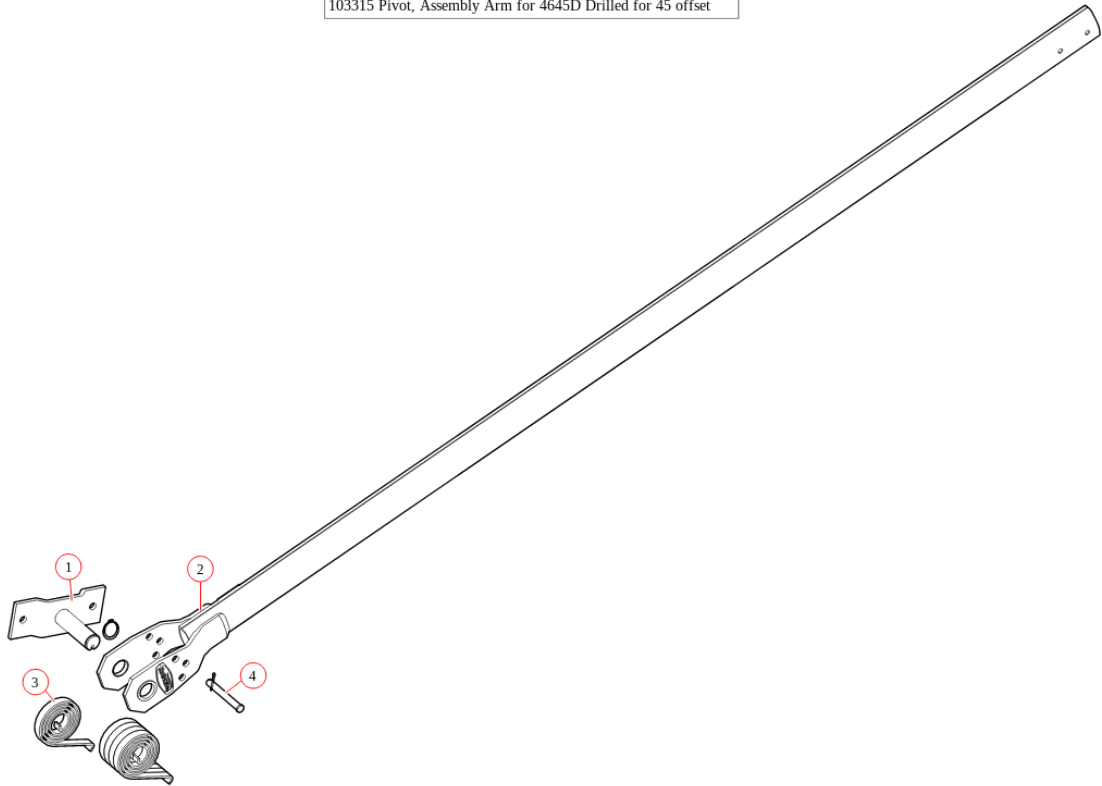

103315

103315 Pivot, Assembly Arm for 4645D Drilled for 45 offset

Bom Id	Part #	Description	Qty
1	45350	Pivot Pin. 5-Spring	1
3	47230	Spring. Spiral Torsion Spring 1 1/4"	5
4	18560	Pin. 1/2 x 4 1/8 Special Clevis	1