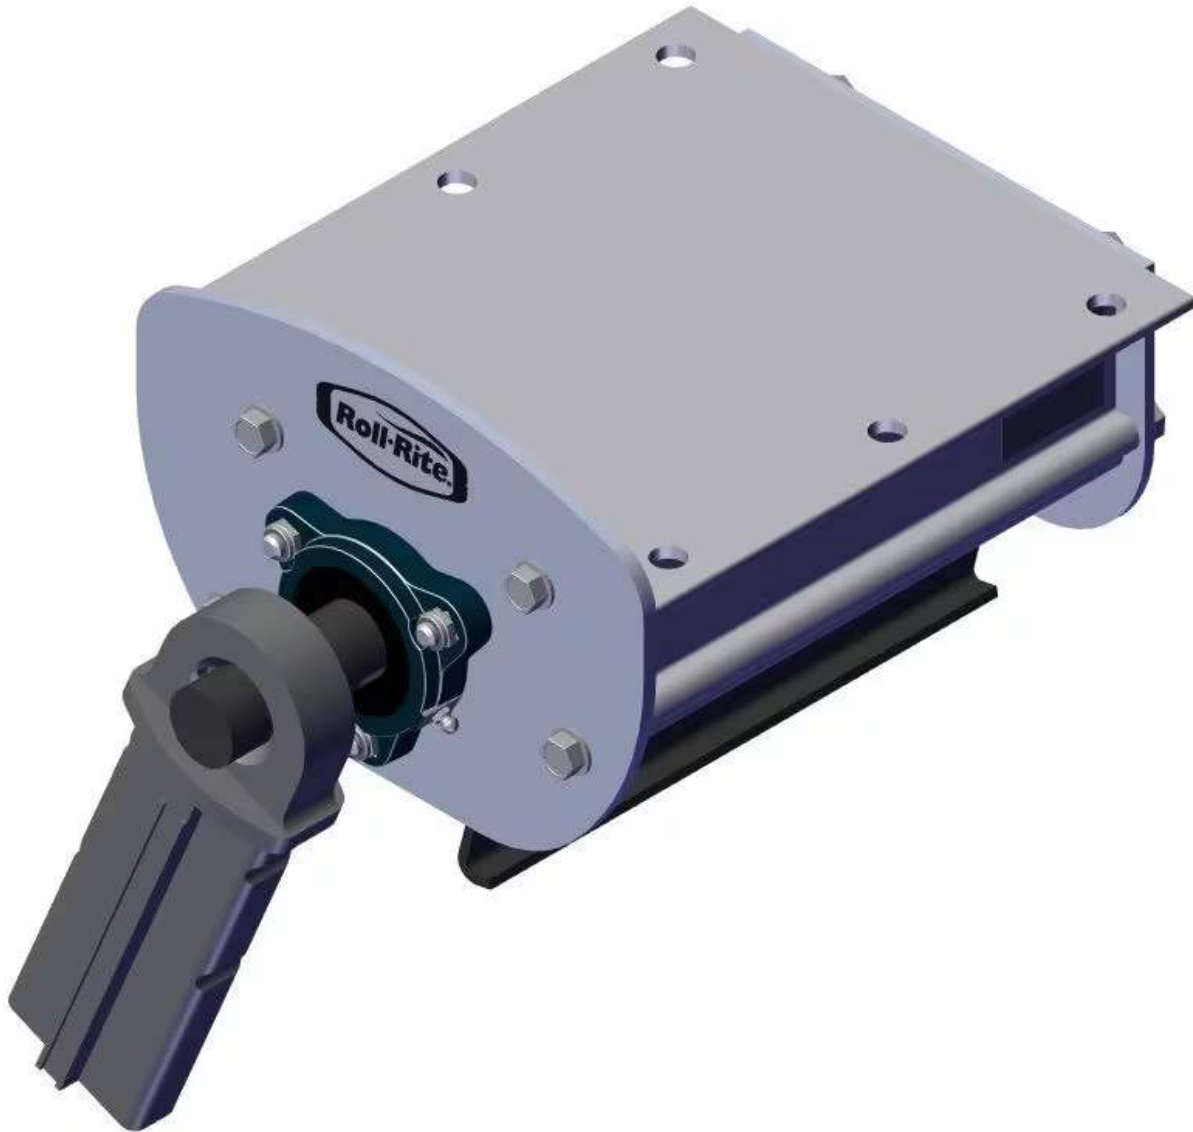

Pivot, UB Assembled 16-Spr Ext Duty Drivers w/o tube

Product #: 101006

Bill of Materials List

101006

101006 Pivot, UB Assembled 16-Spr Ext Duty Drivers w/o tube

Bom Id	Part #	Description	Qty
1	101004	Pivot Pin. for 16-Spring Ext Duty Roller Bearing - Driver	1
1.1	47010	Bushing. Pivot 1 1/4 Machinery Bushing for Pivot Pin	1
1.2	47000	Snap Ring. 1 1/4" External for Pivot Pin	1
2	47800	Bearing. Carrier Underbody Flanged	2
3	47230	Spring. Spiral Torsion Spring 1 1/4"	16
4	18120	Bolt. 3/8" x 1-1/2" Thread Cutting Screw Hex Washer Hd	8
5	102349	Plate. Al Front for Ext Bolt Flange Mount UB Box	1
6	102581	Bracket. Ext Body with holes for 16 Spr UB Box	1
7	102259	Plate. Al Back for Ext Bolt Flange Mount UB Box	1

47800

47800 Bearing, Carrier Underbody Flanged

Bom Id	Part #	Description	Qty
1	18628	Nut. Nylock nut 3/8" Jamb Nut	2
2	18242	Bolt. 3/8"-16 x 1 1/8" Button Head	2