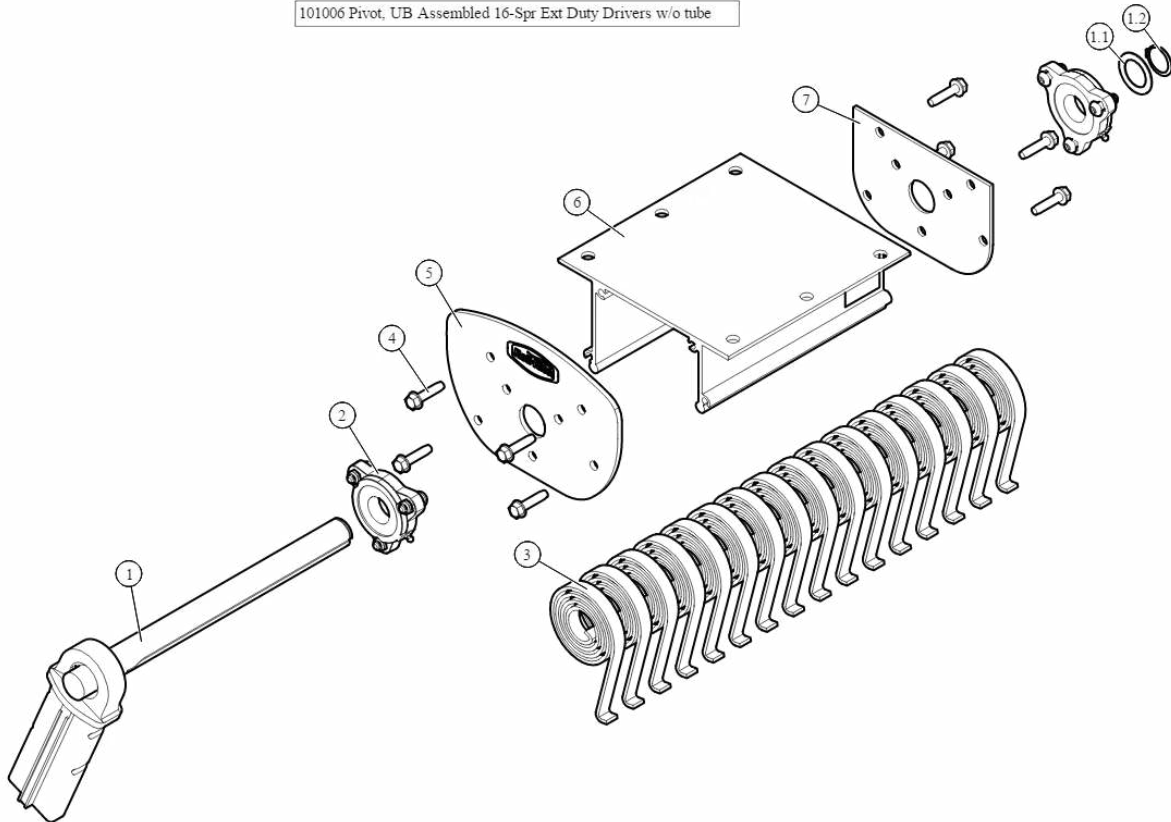

Pivot, UB Assembled 16-Spr Ext Duty Drivers w/o tube

Product #: 101006

Bill of Materials List

101006

101006 Pivot, UB Assembled 16-Spr Ext Duty Drivers w/o tube

Bom Id	Part #	Description	Qty
1	101004	Pivot Pin. for 16-Spring Ext Duty Roller Bearing - Driver	1
1.1	47010	Bushing. Pivot 1 1/4 Machinery Bushing for Pivot Pin	1
1.2	47000	Snap Ring. 1 1/4" External for Pivot Pin	1
2	47800	Bearing. Carrier Underbody Flanged	2
3	47230	Spring. Spiral Torsion Spring 1 1/4"	16
4	18120	Bolt. 3/8" x 1-1/2" Thread Cutting Screw Hex Washer Hd	8
5	102349	Plate. Al Front for Ext Bolt Flange Mount UB Box	1
6	102581	Bracket. Ext Body with holes for 16 Spr UB Box	1
7	102259	Plate. Al Back for Ext Bolt Flange Mount UB Box	1

47800

47800 Bearing, Carrier Underbody Flanged

Bom Id	Part #	Description	Qty
1	18628	Nut. Nylock nut 3/8" Jamb Nut	2
2	18242	Bolt. 3/8"-16 x 1 1/8" Button Head	2