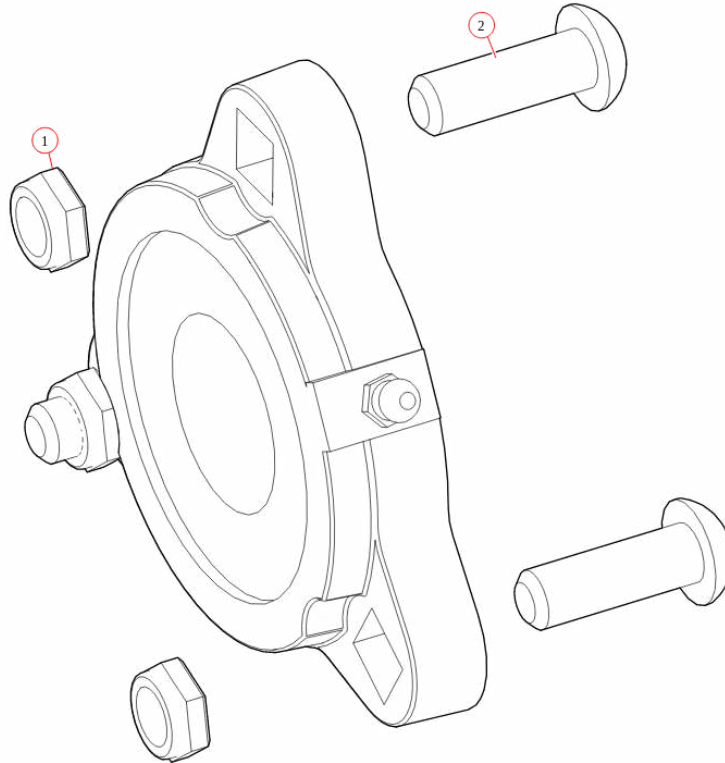

Pivot, UB Assembled 16-Spr Ext Duty Drivers w/o tube

Product #: 101006

Bill of Materials List

101006

101006 Pivot, UB Assembled 16-Spr Ext Duty Drivers w/o tube

Bom Id	Part #	Description	Qty
1	101004	Pivot Pin. for 16-Spring Ext Duty Roller Bearing - Driver	1
1.1	47010	Bushing. Pivot 1 1/4 Machinery Bushing for Pivot Pin	1
1.2	47000	Snap Ring. 1 1/4" External for Pivot Pin	1
2	47800	Bearing. Carrier Underbody Flanged	2
3	47230	Spring. Spiral Torsion Spring 1 1/4"	16
4	18120	Bolt. 3/8" x 1-1/2" Thread Cutting Screw Hex Washer Hd	8
5	102349	Plate. Al Front for Ext Bolt Flange Mount UB Box	1
6	102581	Bracket. Ext Body with holes for 16 Spr UB Box	1
7	102259	Plate. Al Back for Ext Bolt Flange Mount UB Box	1

47800

47800 Bearing, Carrier Underbody Flanged

Bom Id	Part #	Description	Qty
1	18628	Nut. Nylock nut 3/8" Jamb Nut	2
2	18242	Bolt. 3/8"-16 x 1 1/8" Button Head	2