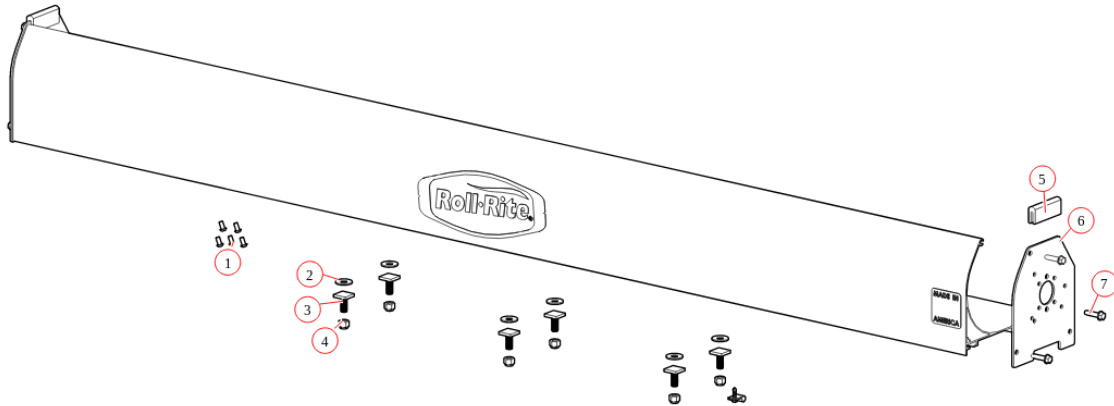

## 101616

| Bom Id | Part # | Description                                    | Qty |
|--------|--------|--|-----|
| 1      | 10310  | TarpMaster Motor 12V. 5 Year Warranty :S/N:    | 1   |
| 2      | 11328  | Wire. 2 Stage Tower Coil 110" - Assembled      | 1   |
| 3      | 36164  | Housing. Spool 98" Aluminum Integrated Housing | 1   |
| 4      | 11330  | Wire. 6 Ga. Dual Conductor - (per ft)          | 1   |
| 5      | 101630 | Instructions. DC Series Installation           | 1   |
| 6      | 10912  | Electric Kit. 12V With 10698 Relay and RF      | 1   |
| 7      | 101629 | Instructions. DC Series Operating Manual       | 1   |

# Bill of Materials List

36164

36164 Housing, Spool 98" Aluminum Integrated Housing

| Bom Id | Part # | Description  | Qty |
|--------|--------|--|-----|
| 1      | 18260  | Bolt. 5/16" x 5/8" Button Head Bolt - Zinc Plated      | 5   |
| 2      | 18412  | Washer. 1/2" Flat Zinc                                 | 6   |
| 3      | 18245  | Bolt. T-Bolt 1/2-13NCx1.75 for GAB                     | 6   |
| 4      | 18631  | Nut. 1/2" Nylock Nut                                   | 6   |
| 5      | 36300  | Bumper. Rubber Bumper for Tarp Spool (each)            | 2   |
| 6      | 36331  | Bracket. Int Housing Aluminum Endcaps - Drivers Side   | 2   |
| 7      | 18120  | Bolt. 3/8" x 1-1/2" Thread Cutting Screw Hex Washer Hd | 6   |