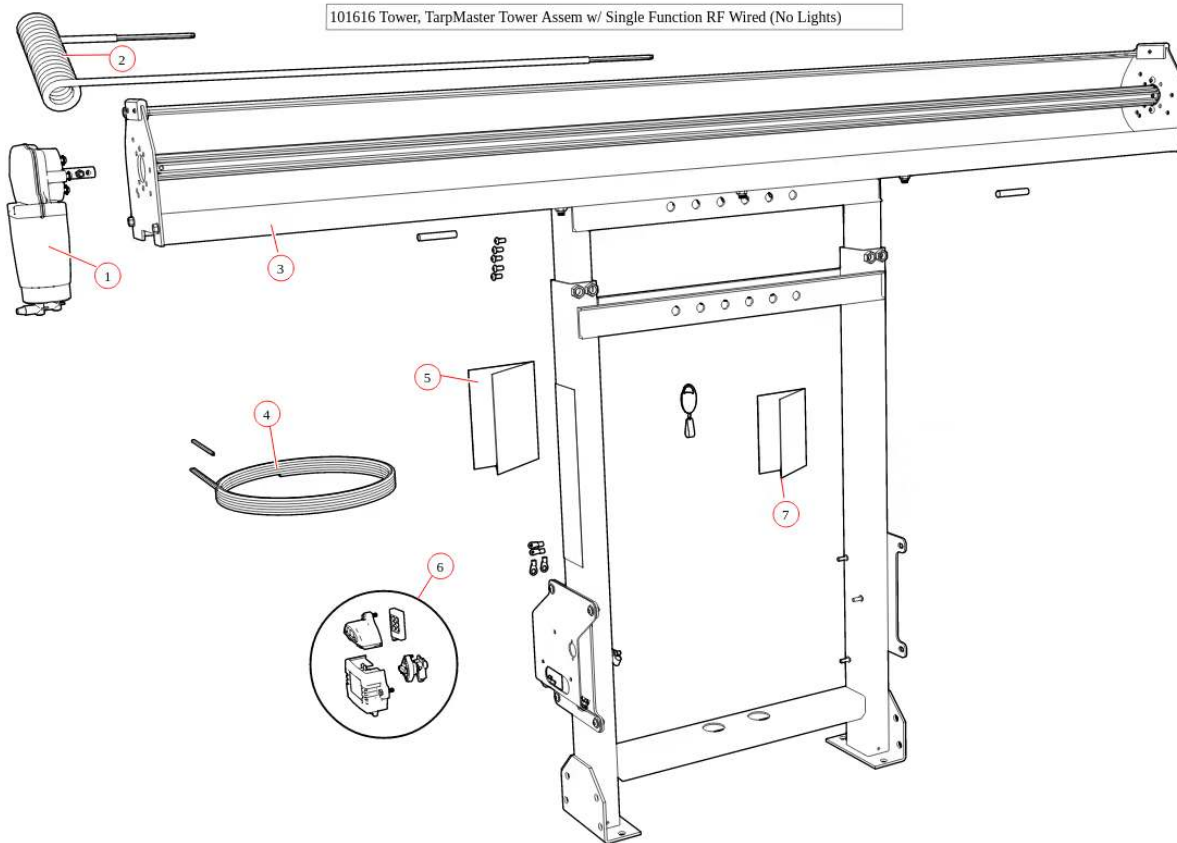

## Tower Assembly, TarpMaster Stationary Tower w/ Single Function RF (No Lights)

Product #: 101616

## 101616

| Bom Id | Part # | Description                                    | Qty |
|--------|--------|--|-----|
| 1      | 10310  | TarpMaster Motor 12V. 5 Year Warranty :S/N:    | 1   |
| 2      | 11328  | Wire. 2 Stage Tower Coil 110" - Assembled      | 1   |
| 3      | 36164  | Housing. Spool 98" Aluminum Integrated Housing | 1   |
| 4      | 11330  | Wire. 6 Ga. Dual Conductor - (per ft)          | 1   |
| 5      | 101630 | Instructions. DC Series Installation           | 1   |
| 6      | 10912  | Electric Kit. 12V With 10698 Relay and RF      | 1   |
| 7      | 101629 | Instructions. DC Series Operating Manual       | 1   |

# Bill of Materials List

36164

36164 Housing, Spool 98" Aluminum Integrated Housing

| Bom Id | Part # | Description  | Qty |
|--------|--------|--|-----|
| 1      | 18260  | Bolt. 5/16" x 5/8" Button Head Bolt - Zinc Plated      | 5   |
| 2      | 18412  | Washer. 1/2" Flat Zinc                                 | 6   |
| 3      | 18245  | Bolt. T-Bolt 1/2-13NCx1.75 for GAB                     | 6   |
| 4      | 18631  | Nut. 1/2" Nylock Nut                                   | 6   |
| 5      | 36300  | Bumper. Rubber Bumper for Tarp Spool (each)            | 2   |
| 6      | 36331  | Bracket. Int Housing Aluminum Endcaps - Drivers Side   | 2   |
| 7      | 18120  | Bolt. 3/8" x 1-1/2" Thread Cutting Screw Hex Washer Hd | 6   |