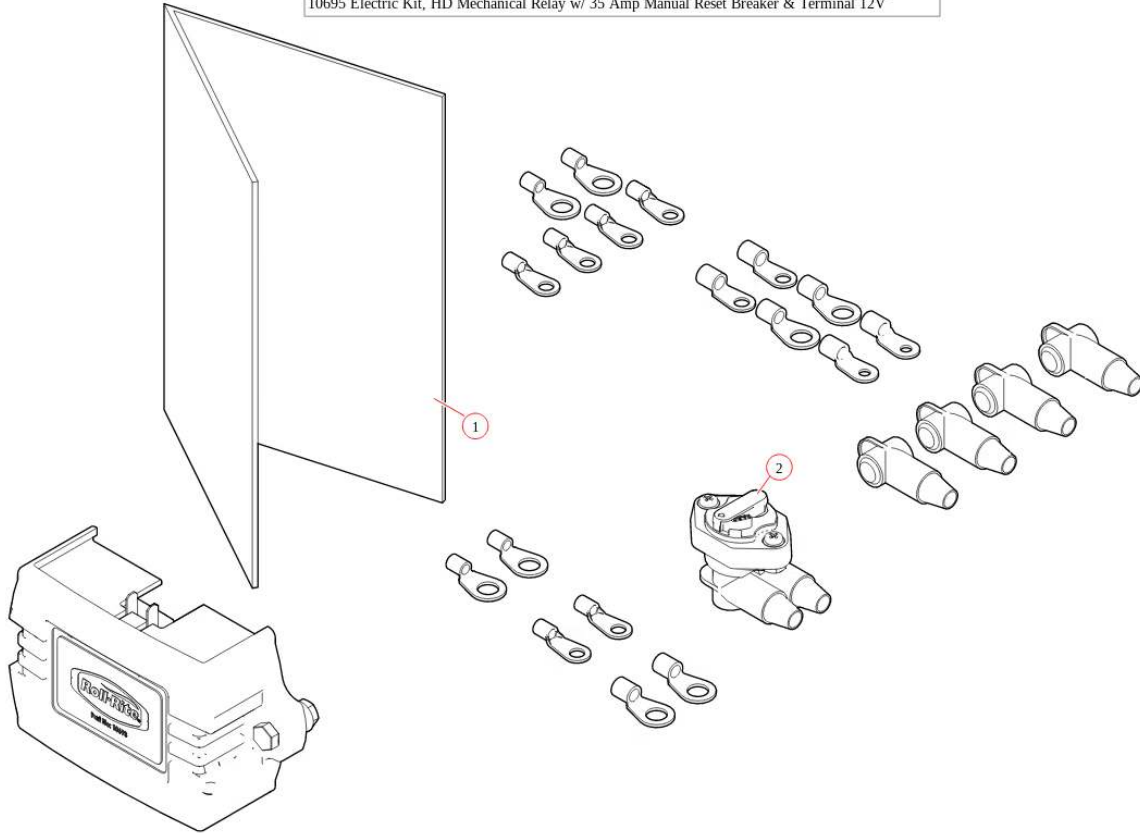

10695

10695 Electric Kit, HD Mechanical Relay w/ 35 Amp Manual Reset Breaker & Terminal 12V

Bom Id	Part #	Description	Qty
1	17918	Breaker. 35A Outdoor Manual Reset Circuit Breaker	1
2	101784	Instructions. 10698 12 volt wiring Diagram	1