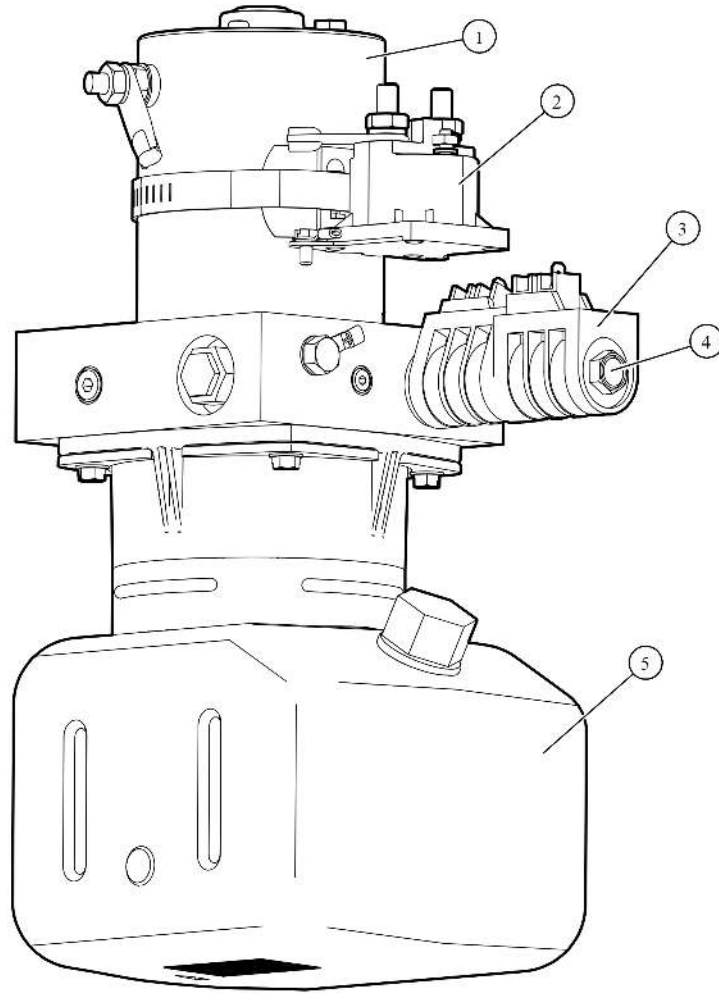

[Hydraulic Power Unit. 12V. 1 Valve](#)

Part Number: 39612

39612 Pump Assembly, 12V Hydraulic Pump w/Manifold & 1 Valve & Compact Tank

Bom ID	Part#	Description	qty
1	102832	Motor. Replacement Motor for Hydraulic Pump 12 V (39612 & 39712...	1
2	102079	Solenoid. 12VDC Start Switch for Power Unit (39612 & 39712) MTE...	1
3	102078	Coil. 12VDC for Power Unit (39612 & 39712) MTE39002301	2
4	102080	Valve. 3P4W Tandem Center Directional Power Unit (39612)MTE38...	1
5	102073	Cap Kit (Cap and Rubber Grommet)	1
6	102074	Tank Kit. 1 Gallon MTE	1