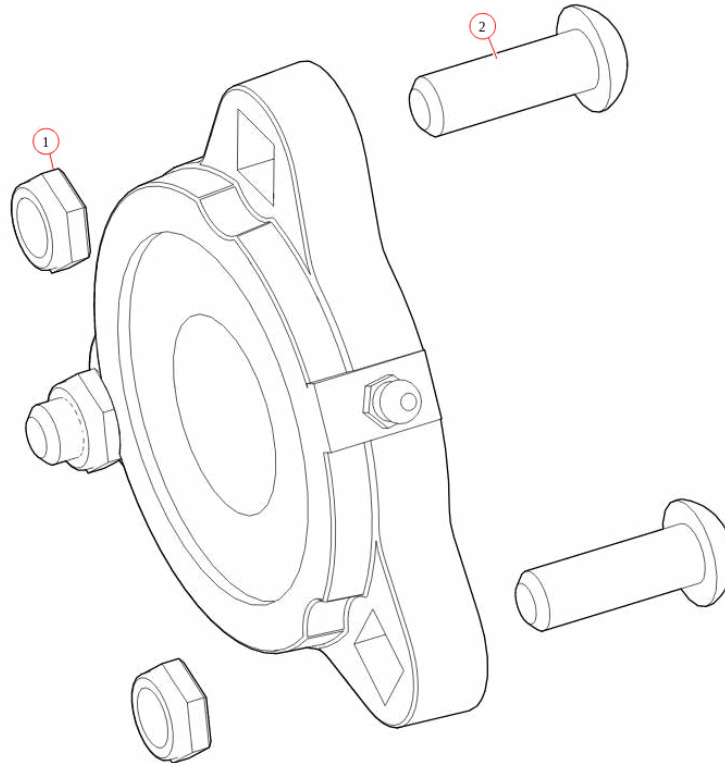

Bill of Materials List

Pivot Assembly, 6 Spring Top Mount Pivot w/out Tube - Passenger Side

Product #: 46480

46480

46480 Pivot, Assb. 6-spr Top mnt pvt w/o Tube-Pass

Bom Id	Part #	Description	Qty
1	46370	Pivot Pin. for 5 & 6-Spring Roller Bearing - Passenger	1
2	18540	Pin. 1/2" x 5-1/4" Clevis	1
3	47800	Bearing. Carrier Underbody Flanged	2
4	47230	Spring. Spiral Torsion Spring 1 1/4"	6
5	46400	Bracket. for 6-Spring Top Mount Pivots-each	1

47800

47800 Bearing, Carrier Underbody Flanged

Bom Id	Part #	Description	Qty
1	18628	Nut. Nylock nut 3/8" Jamb Nut	2
2	18242	Bolt. 3/8"-16 x 1 1/8" Button Head	2