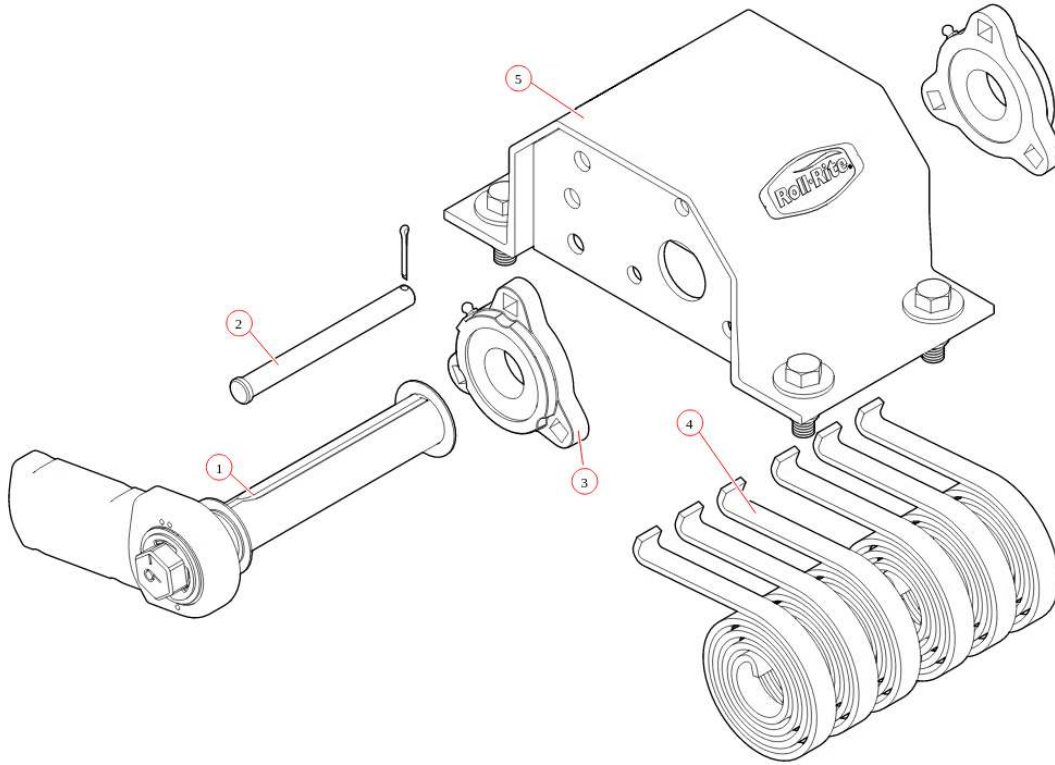

Bill of Materials List

Pivot Assembly, 6 Spring Top Mount Pivot w/out Tube - Passenger Side

Product #: 46480

46480

46480 Pivot, Assb. 6-spr Top mnt pvt w/o Tube-Pass

Bom Id	Part #	Description	Qty
1	46370	Pivot Pin. for 5 & 6-Spring Roller Bearing - Passenger	1
2	18540	Pin. 1/2" x 5-1/4" Clevis	1
3	47800	Bearing. Carrier Underbody Flanged	2
4	47230	Spring. Spiral Torsion Spring 1 1/4"	6
5	46400	Bracket. for 6-Spring Top Mount Pivots-each	1

47800

47800 Bearing, Carrier Underbody Flanged

Bom Id	Part #	Description	Qty
1	18628	Nut. Nylock nut 3/8" Jamb Nut	2
2	18242	Bolt. 3/8"-16 x 1 1/8" Button Head	2