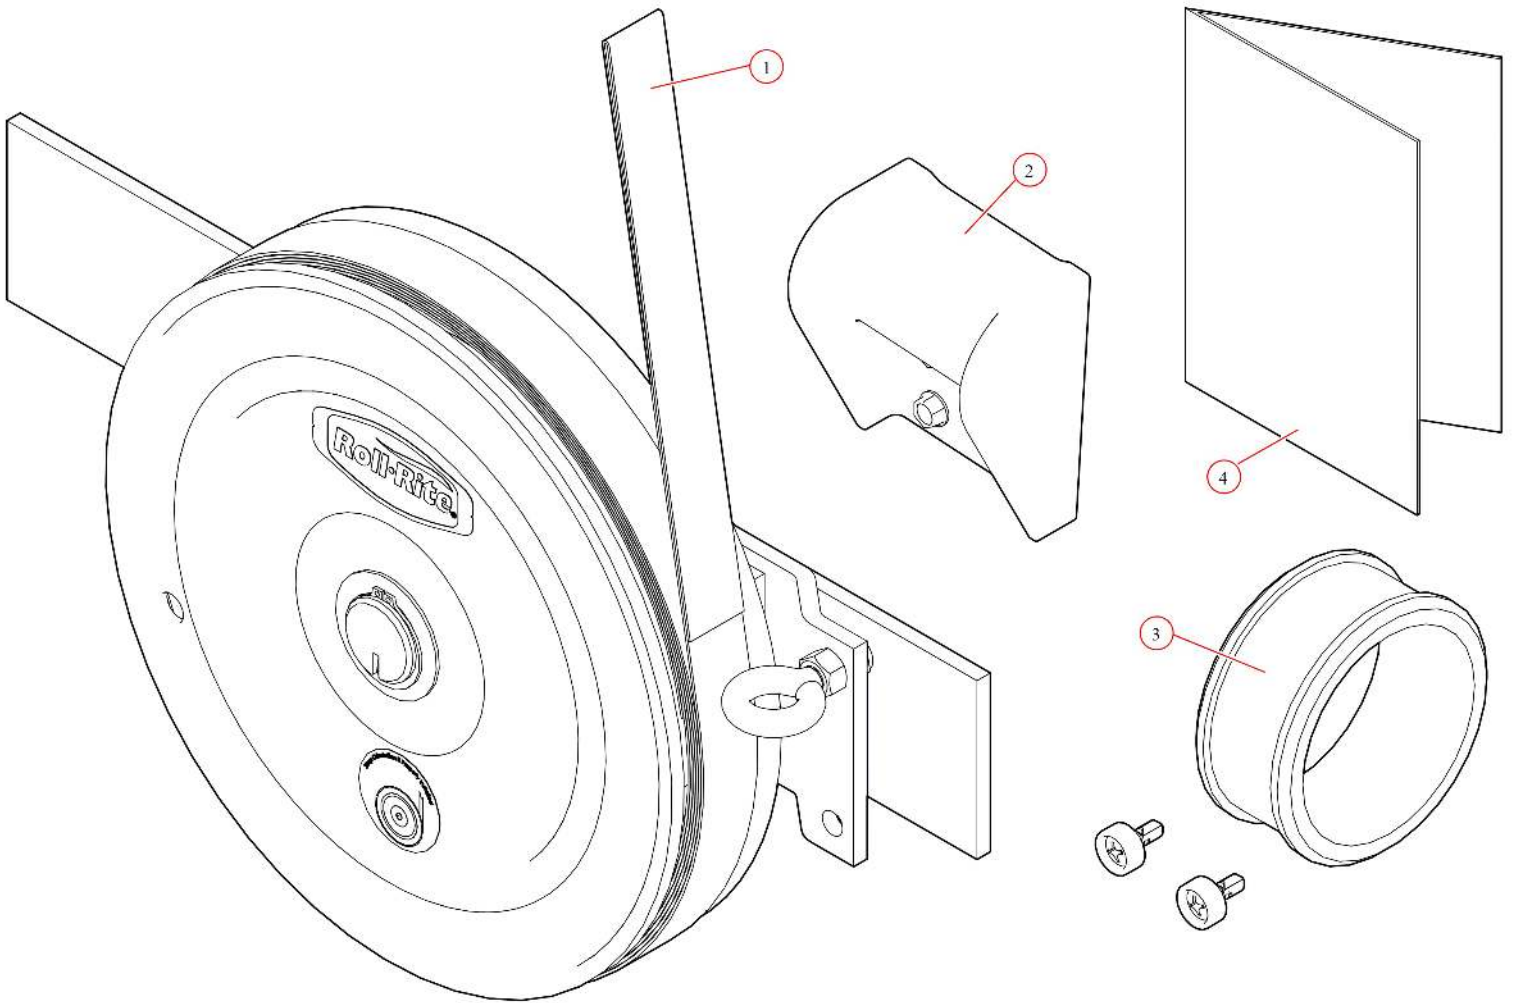

Tarp Return. for 3" Axle w/Mounting Plate for Sheet & Post
Trailers

Part Number: 38513

38513 Tarp Return, for 3" Axle w/Mounting Plate for Sheet & Post Trailers

Bom ID	Part#	Description	qty
1	103468	Tarp Return. Strapping 1" x 17' Nylon for 3" Bushing w/Sewn Loop	1
2	38570	Tarp Return. Strap Guide	1
3	37880	Bushing. Strap Bushing for 3" axle with 2 Strap bushing guide & scre...	1
4	101828	Instructions. Rear Strap Return	1