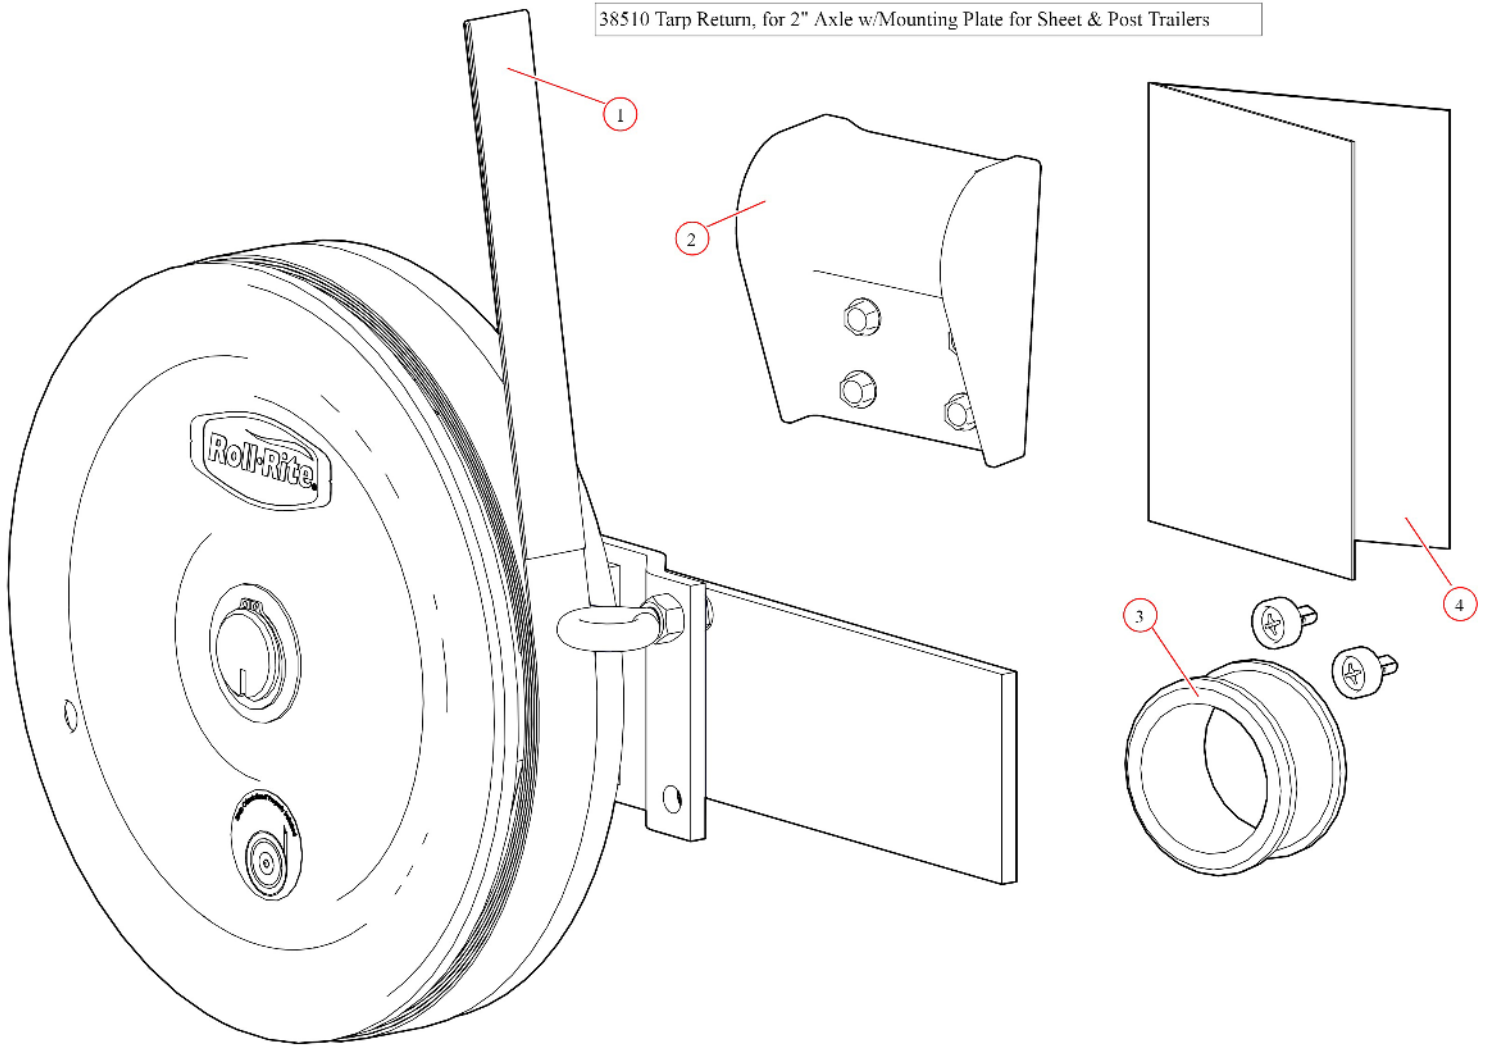

Tarp Return. for 2" Axle w/Mounting Plate for Sheet & Post  
Trailers

**Part Number: 38510**

38510 Tarp Return, for 2" Axle w/Mounting Plate for Sheet & Post Trailers

Bom ID	Part#	Description	qty
1	101170	Tarp Return. Strapping 1" x 20' Nylon for 2" Bushing w/Sewn Loop	1
2	37870	Bushing. Strap Bushing for 2" Axle w/ 2 Retainers (each)	1
3	38570	Tarp Return. Strap Guide	1
4	101828	Instructions. Rear Strap Return	1