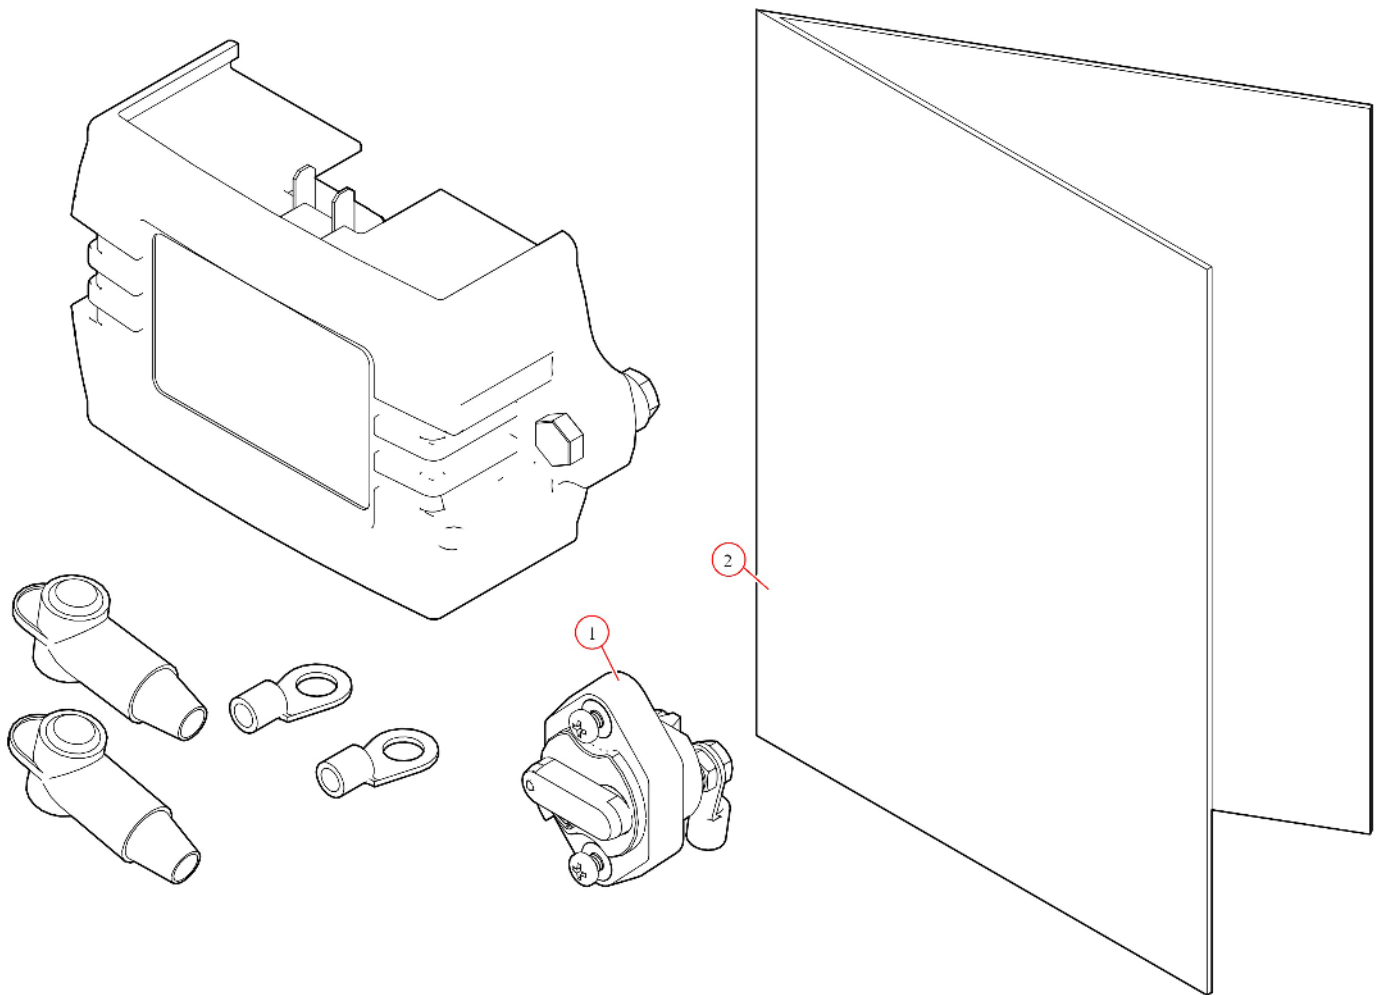

[Relay Kit. HD Mechanical Relay w/ 35 Amp Manual Reset](#)

[Breaker & Terminal 12V](#)

**Part Number: 10695**

10695 Relay, HD(12V) w/ 35 amp Manual Reset Breaker & Terminal

| Bom ID | Part#  | Description                                       | qty |
|--------|--------|---|-----|
| 1      | 17918  | Breaker. 35A Outdoor Manual Reset Circuit Breaker | 1   |
| 2      | 101784 | Instructions. 10698 12 volt wiring Diagram        | 1   |